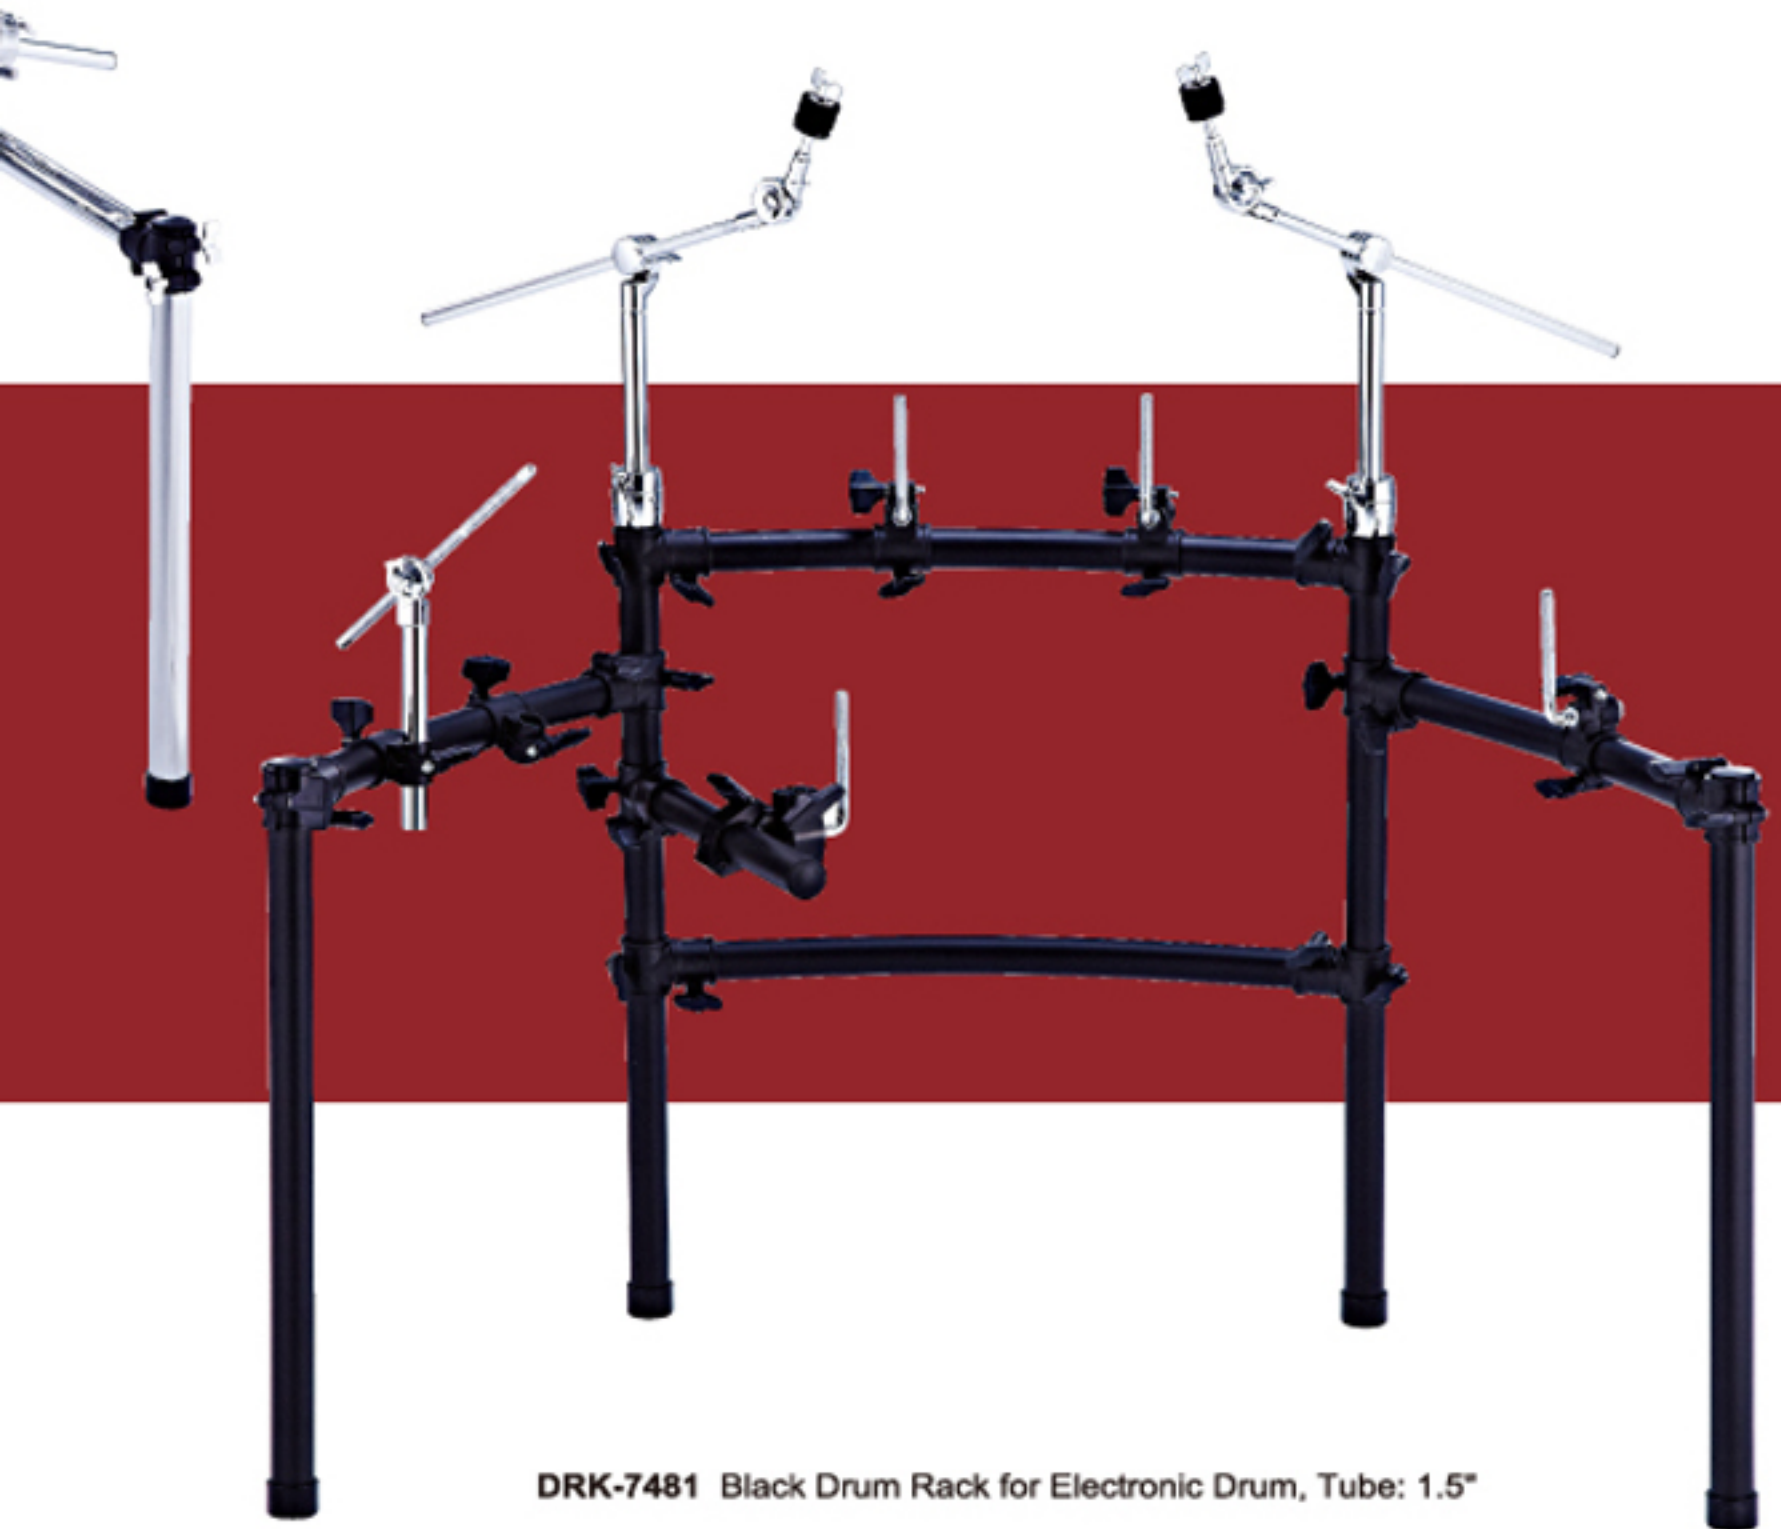

DRK-7481 Black Drum Rack for Electronic Drum, Tube: 1.5"