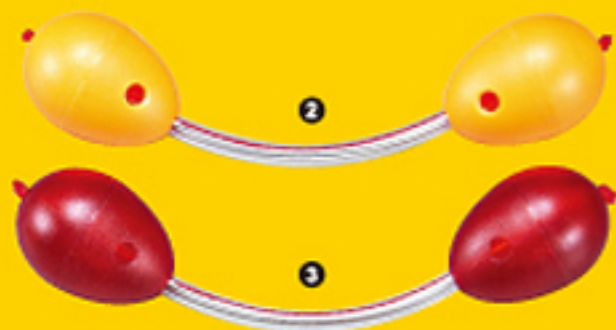

Frog Sound Egg Castanet

- ❶ **EGG-77M**
  Mist Color: Black, blue, brown, green, pink, yellow
- ❷ **EGG-77F**
  Fluorescent: Red, Purple, Blue, Green, Yellow
- ❸ **EGG-77C**
  Clear Color: Red, Purple, Blue, Green, Yellow