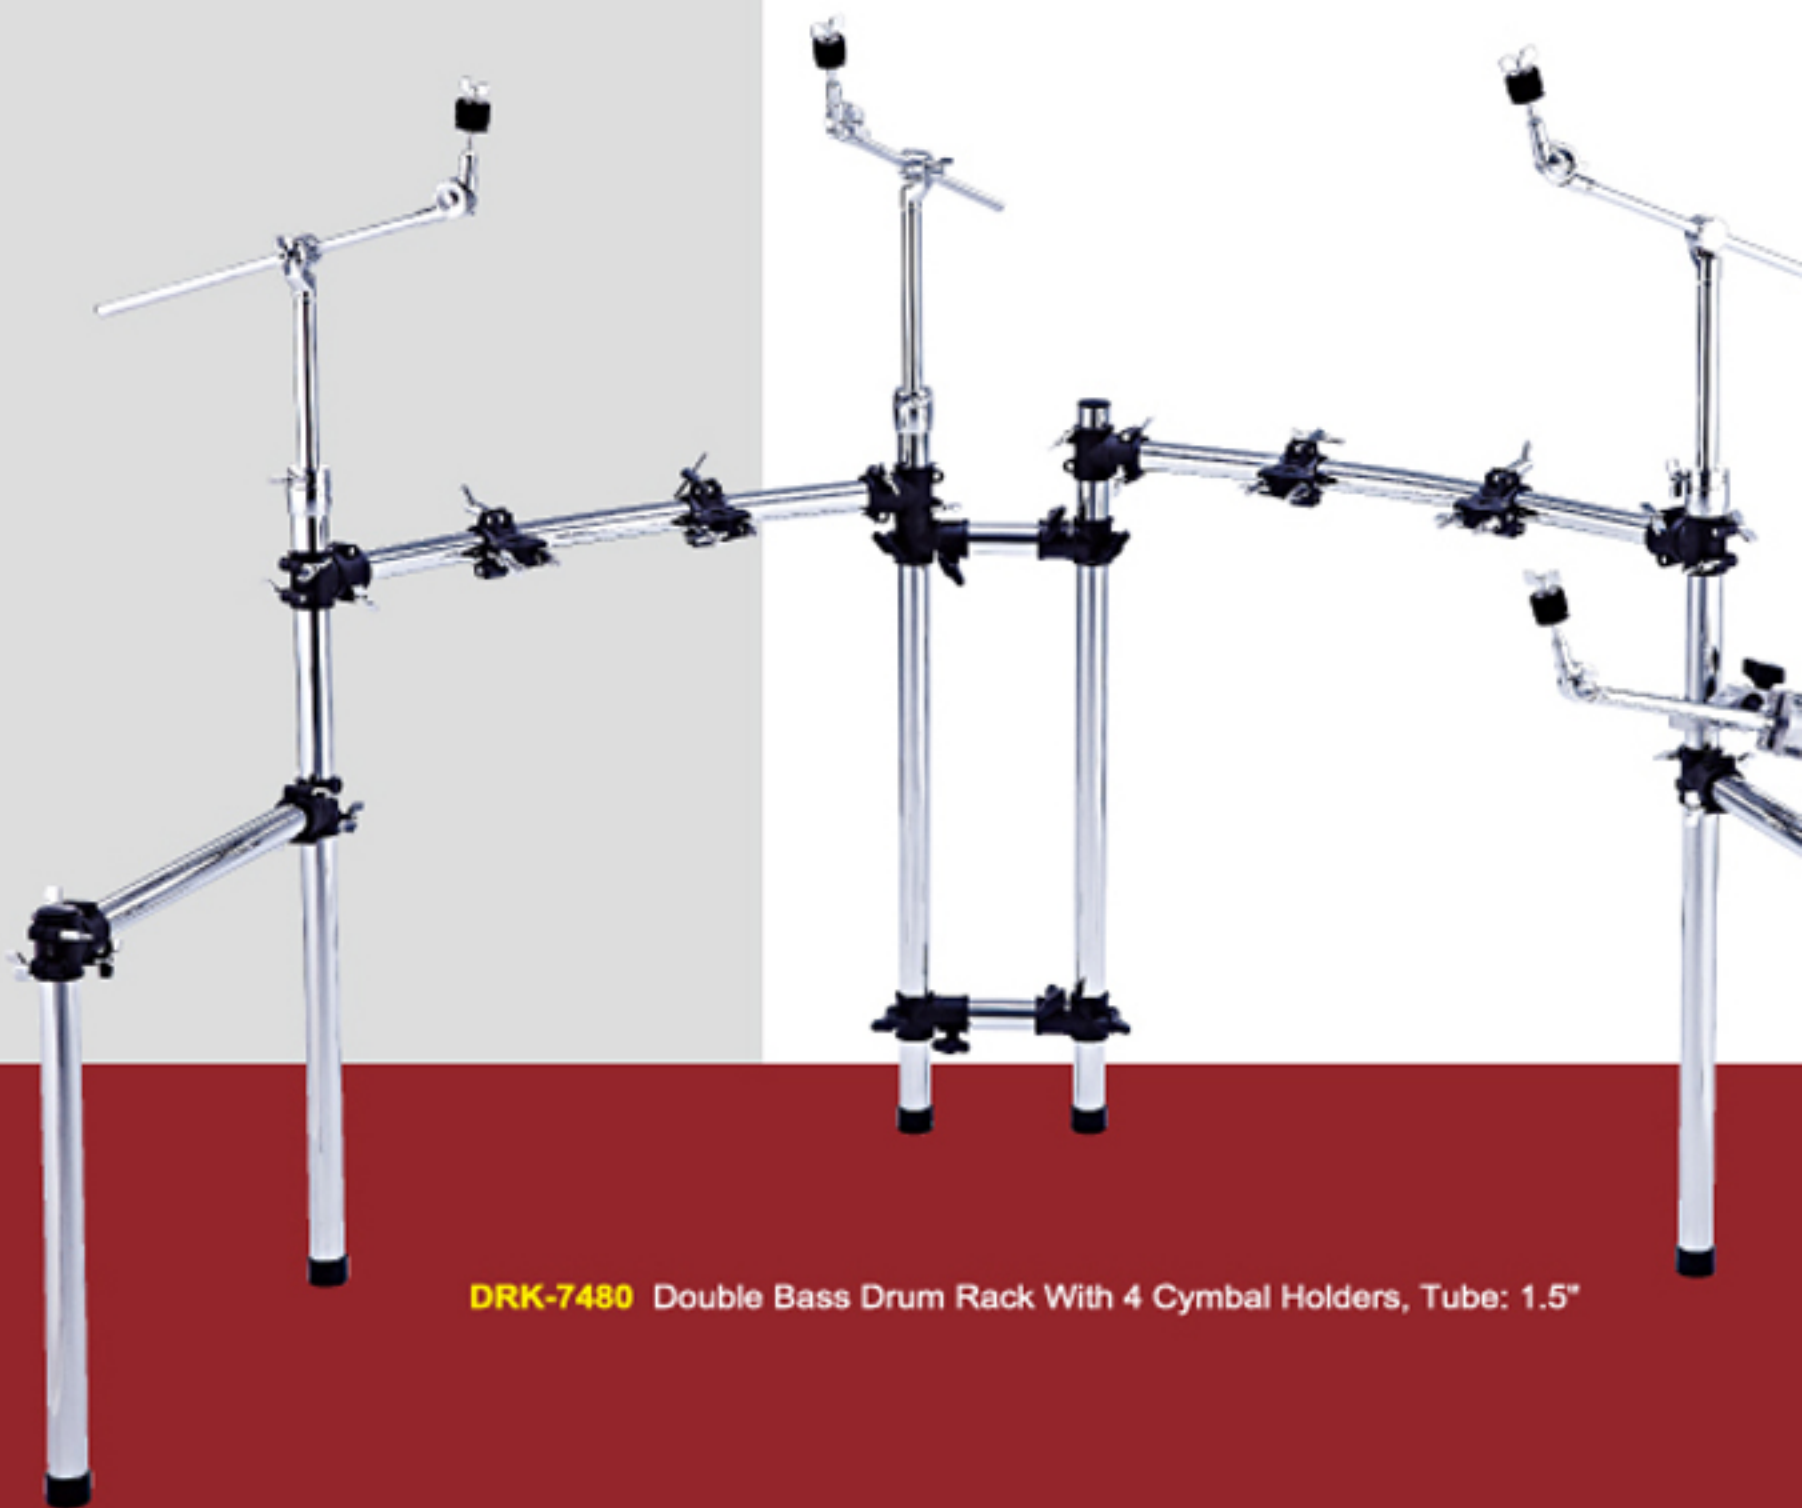

CAJON-1

CAJON-2

CAJON-3

Drum Racks

DRK-7479
Drum Rack for Electronic Drum, Tube:1.5"

Drum Racks

DRK-7480 Double Bass Drum Rack With 4 Cymbal Holders, Tube: 1.5"

UNI-B2 Alum. Uni-Ball Joint Multi-Clamp