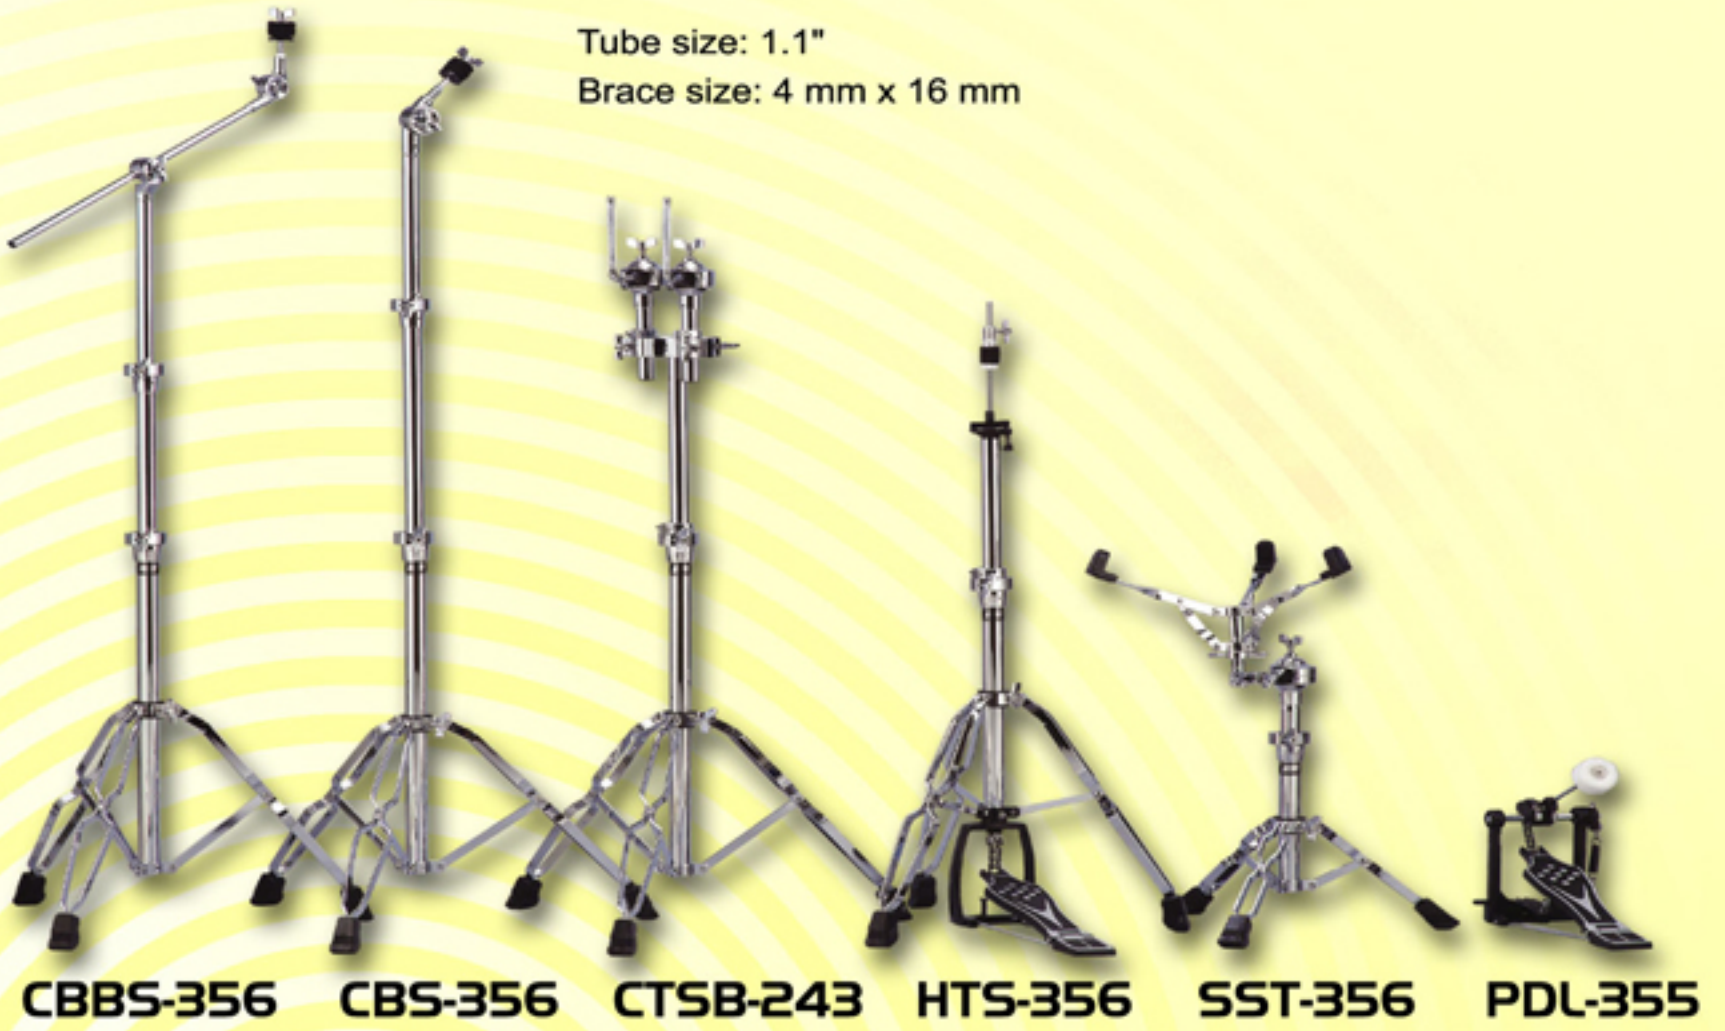

Tube size: 1.1"
Brace size: 4 mm x 16 mm

CBBS-356 CBS-356 CTSB-243 HTS-356 SST-356 PDL-355

Tube size: 1"
Brace size: 3 mm x 16 mm