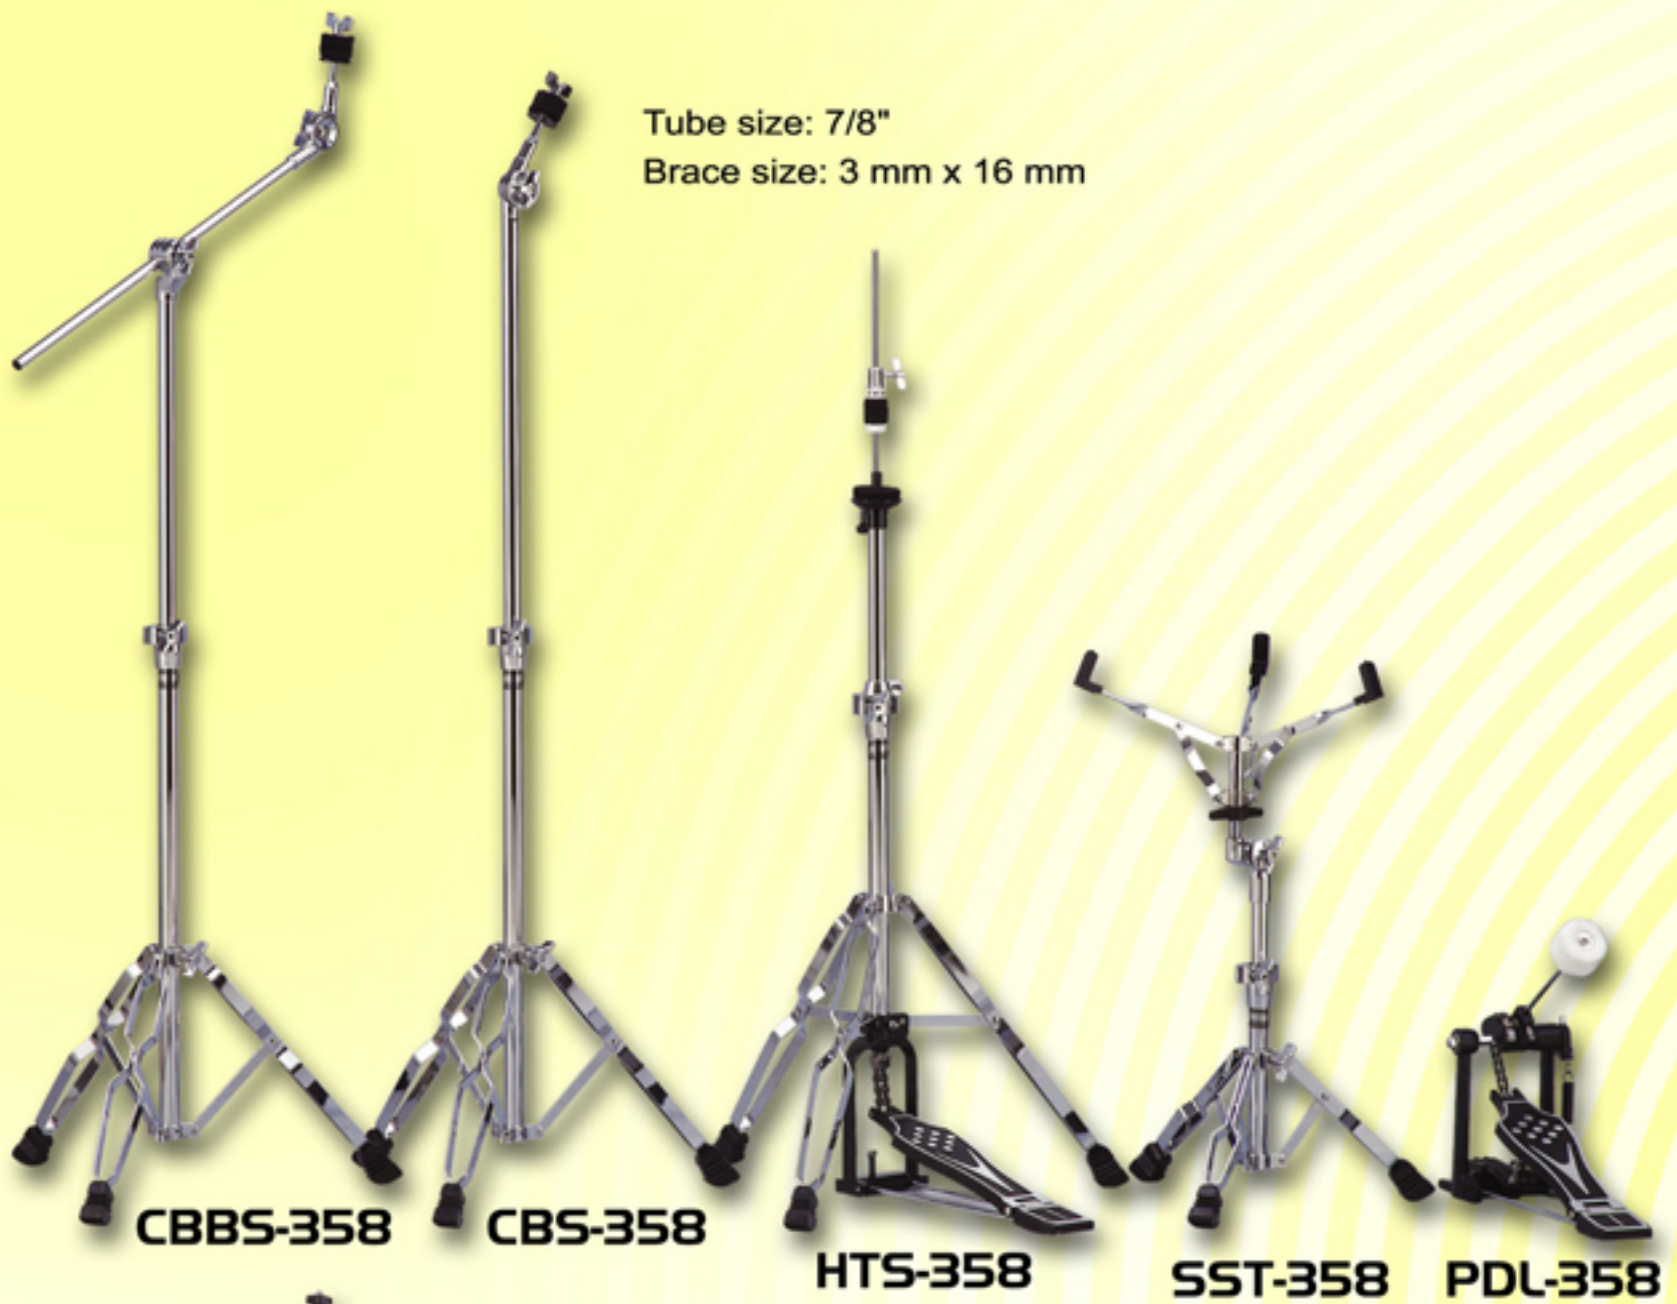

## 5PCS Embossed Covering Drum Outfit

Bass drum: 22" x 14" - 12 lugs

Tom toms: 12" x 9" + 13" x 10" - 10 lugs each

Floor tom: 16" x 16" - 10 lugs

Snare drum: 14" x 5 1/2" - 6 lugs (wooden shell)

CBS-240 Cymbal stand

# Drum Stands

Tube size: 1.1"

Brace size: 4 mm x 16 mm

**CBBS-355**

**CBS-355**

**CTSB-243**

**HTS-355**

**SST-355**

**PDL-355**

Tube size: 1.1"  
Brace size: 4 mm x 16 mm

**CBBS-356 CBS-356 CTSB-243 HTS-356 SST-356 PDL-355**

Tube size: 1"  
Brace size: 3 mm x 16 mm

**CBBS-357 CBS-357 HTS-357 SST-357 PDL-357**