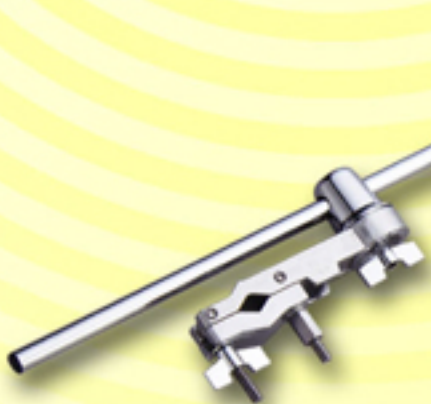

BM-336

Tube size: 4/8"x455