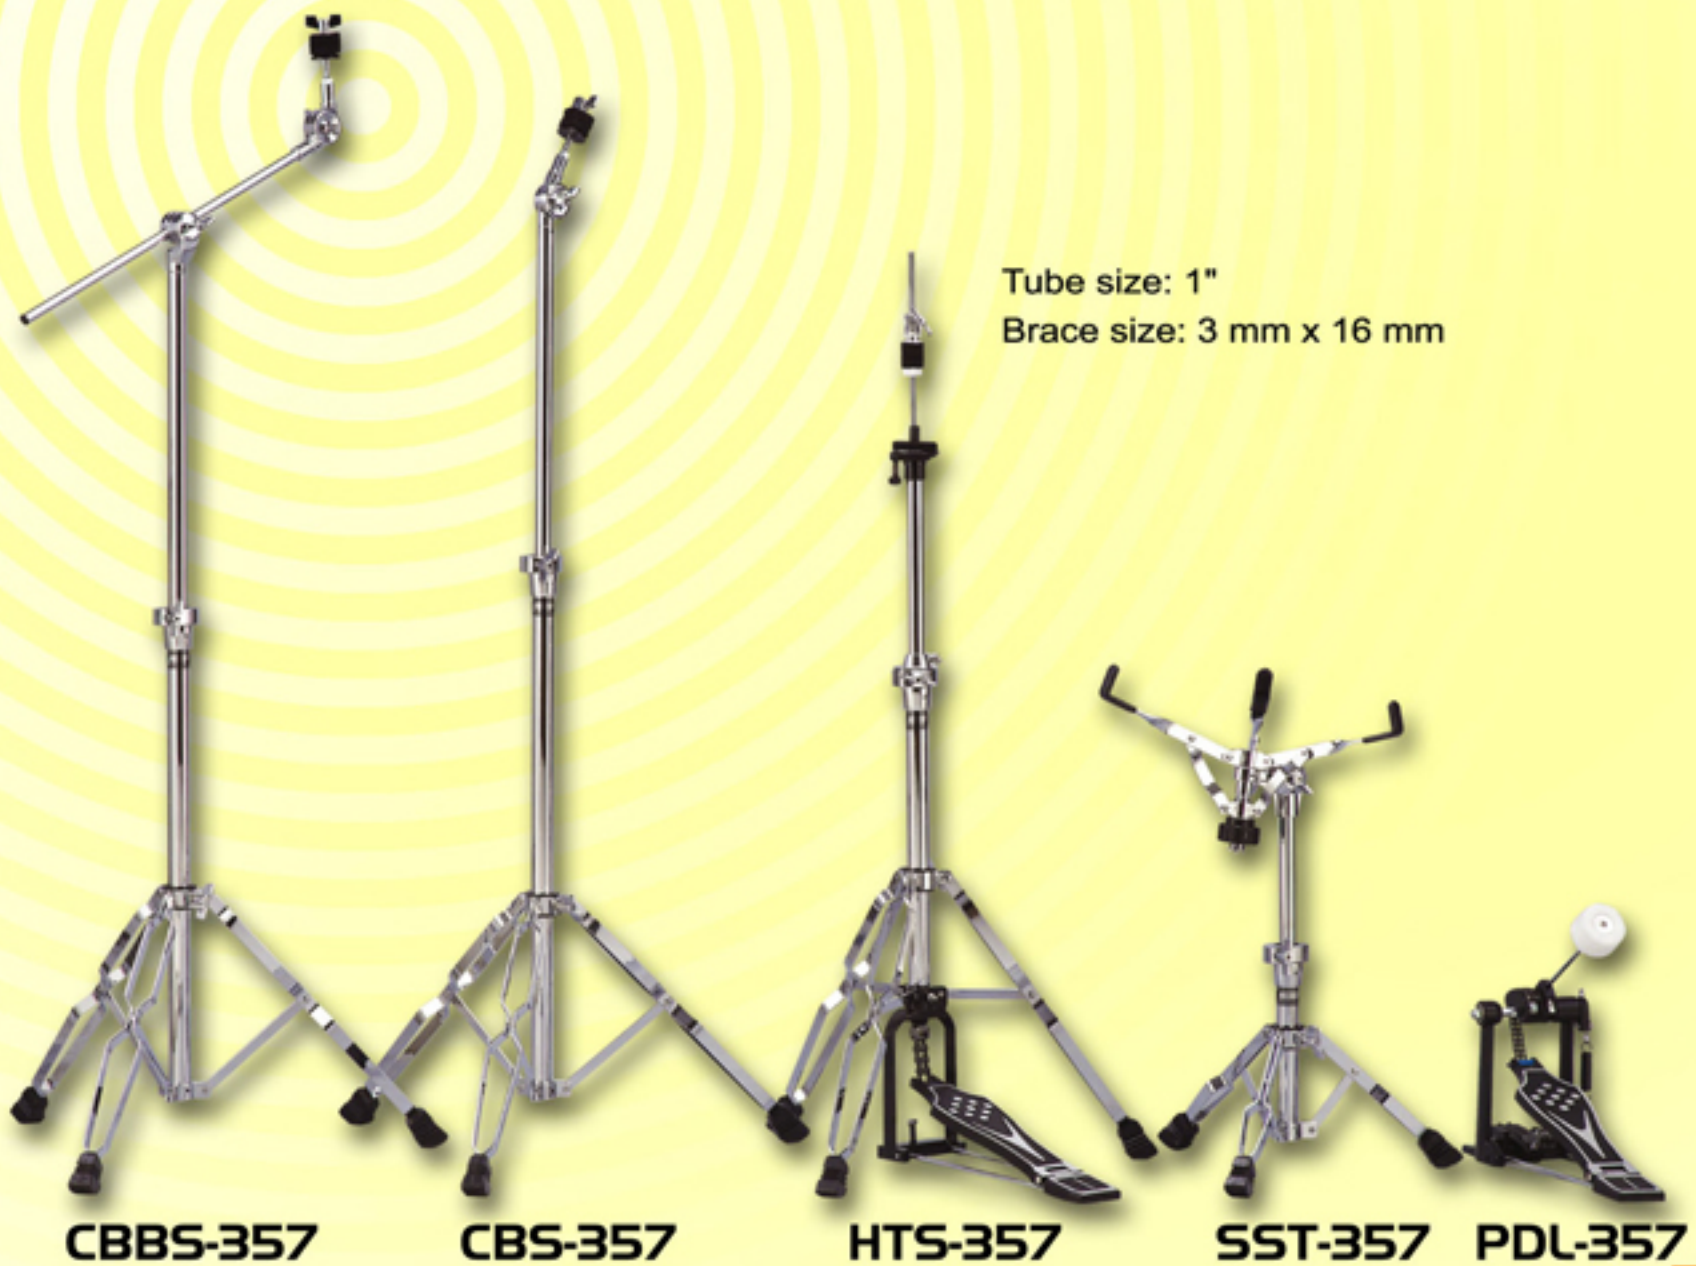

# Drum Stands

Tube size: 1.1"

Brace size: 4 mm x 16 mm

**CBBS-355**

**CBS-355**

**CTSB-243**

**HTS-355**

**SST-355**

**PDL-355**

Tube size: 1.1"  
Brace size: 4 mm x 16 mm

**CBBS-356 CBS-356 CTSB-243 HTS-356 SST-356 PDL-355**

Tube size: 1"  
Brace size: 3 mm x 16 mm

**CBBS-357 CBS-357 HTS-357 SST-357 PDL-357**

## CTSB-242