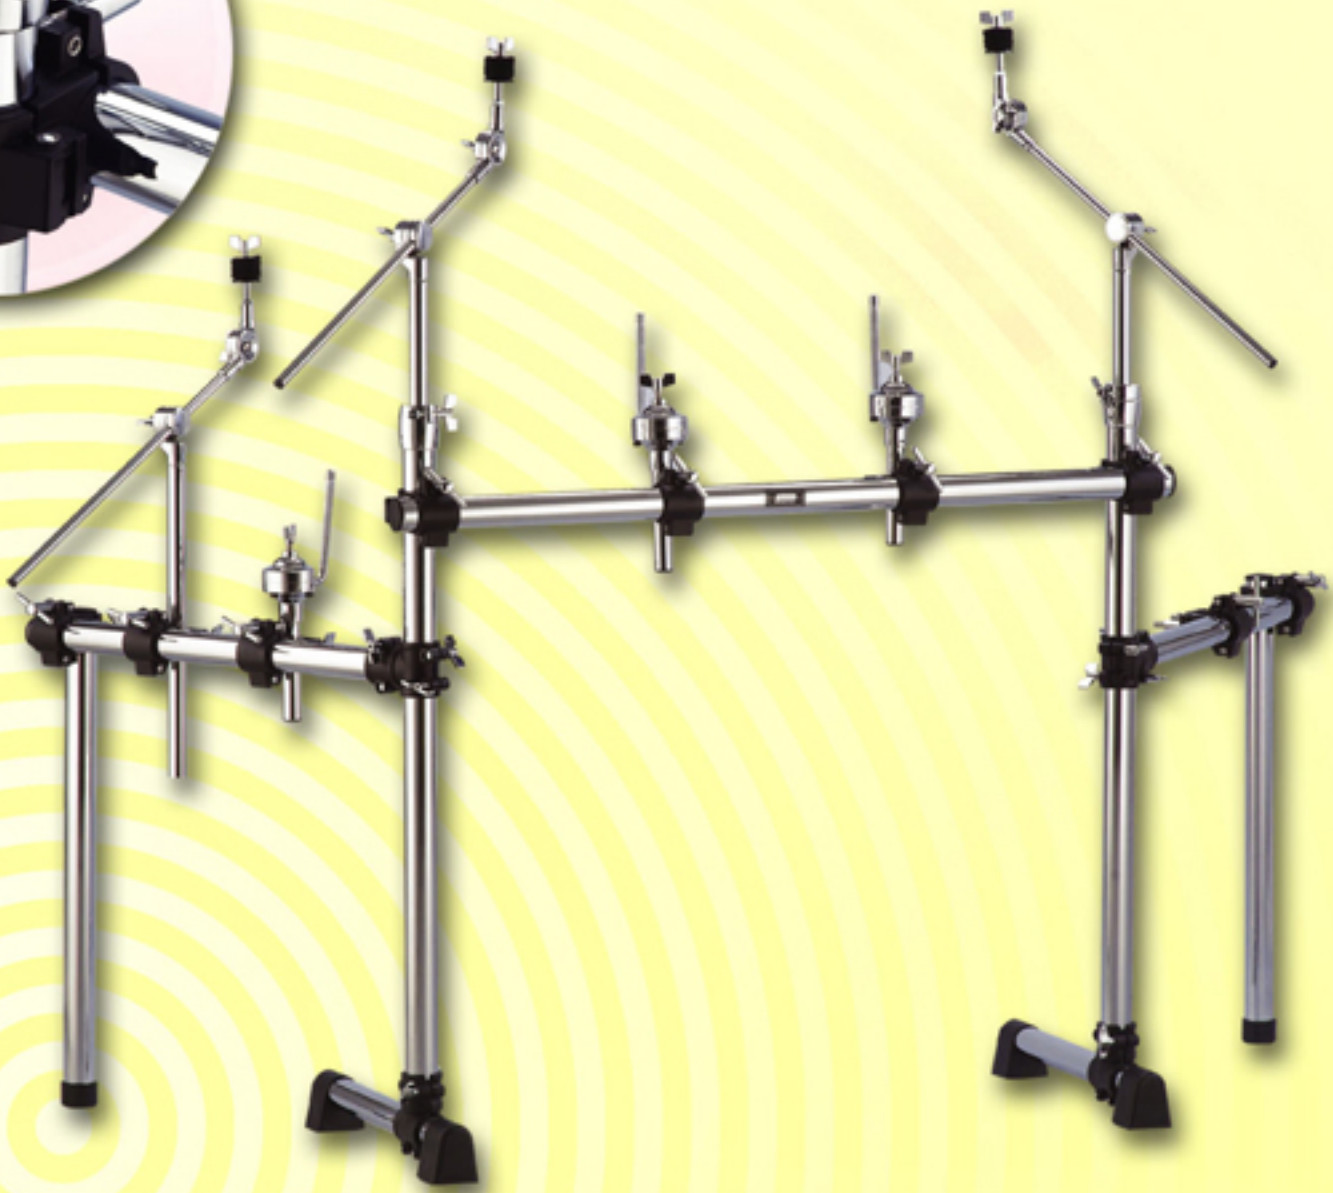

DRK-7478

Drum Rack-Tube size: 1.5"

CYMBAL BOOM ARM WITH MULTIPLE CLAMP