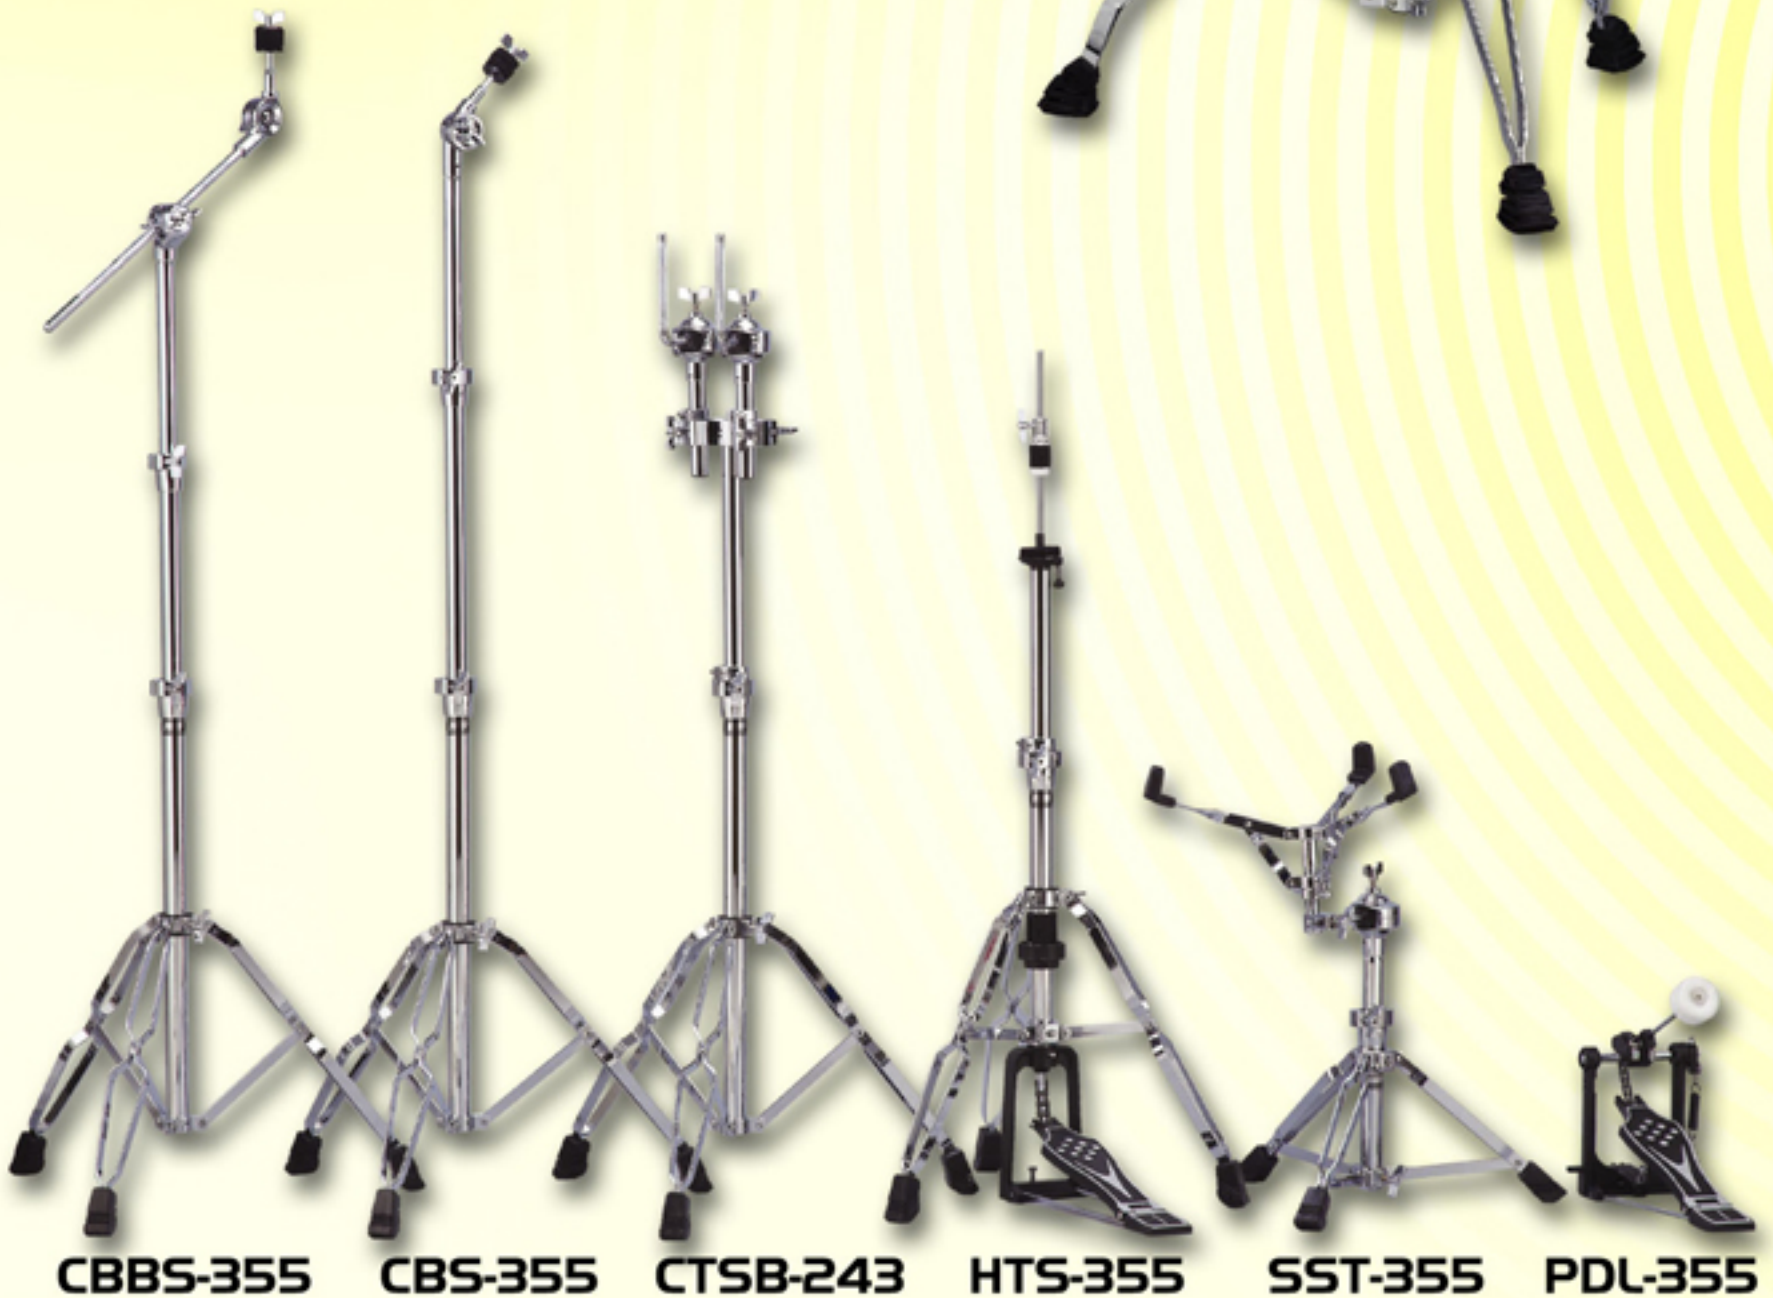

CBBS-355

CBS-355

CTSB-243

HTS-355

SST-355

PDL-355