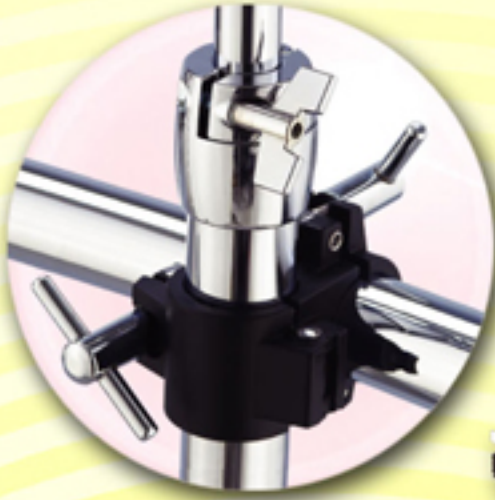

## PDL-708

Bass drum pedal with back plate