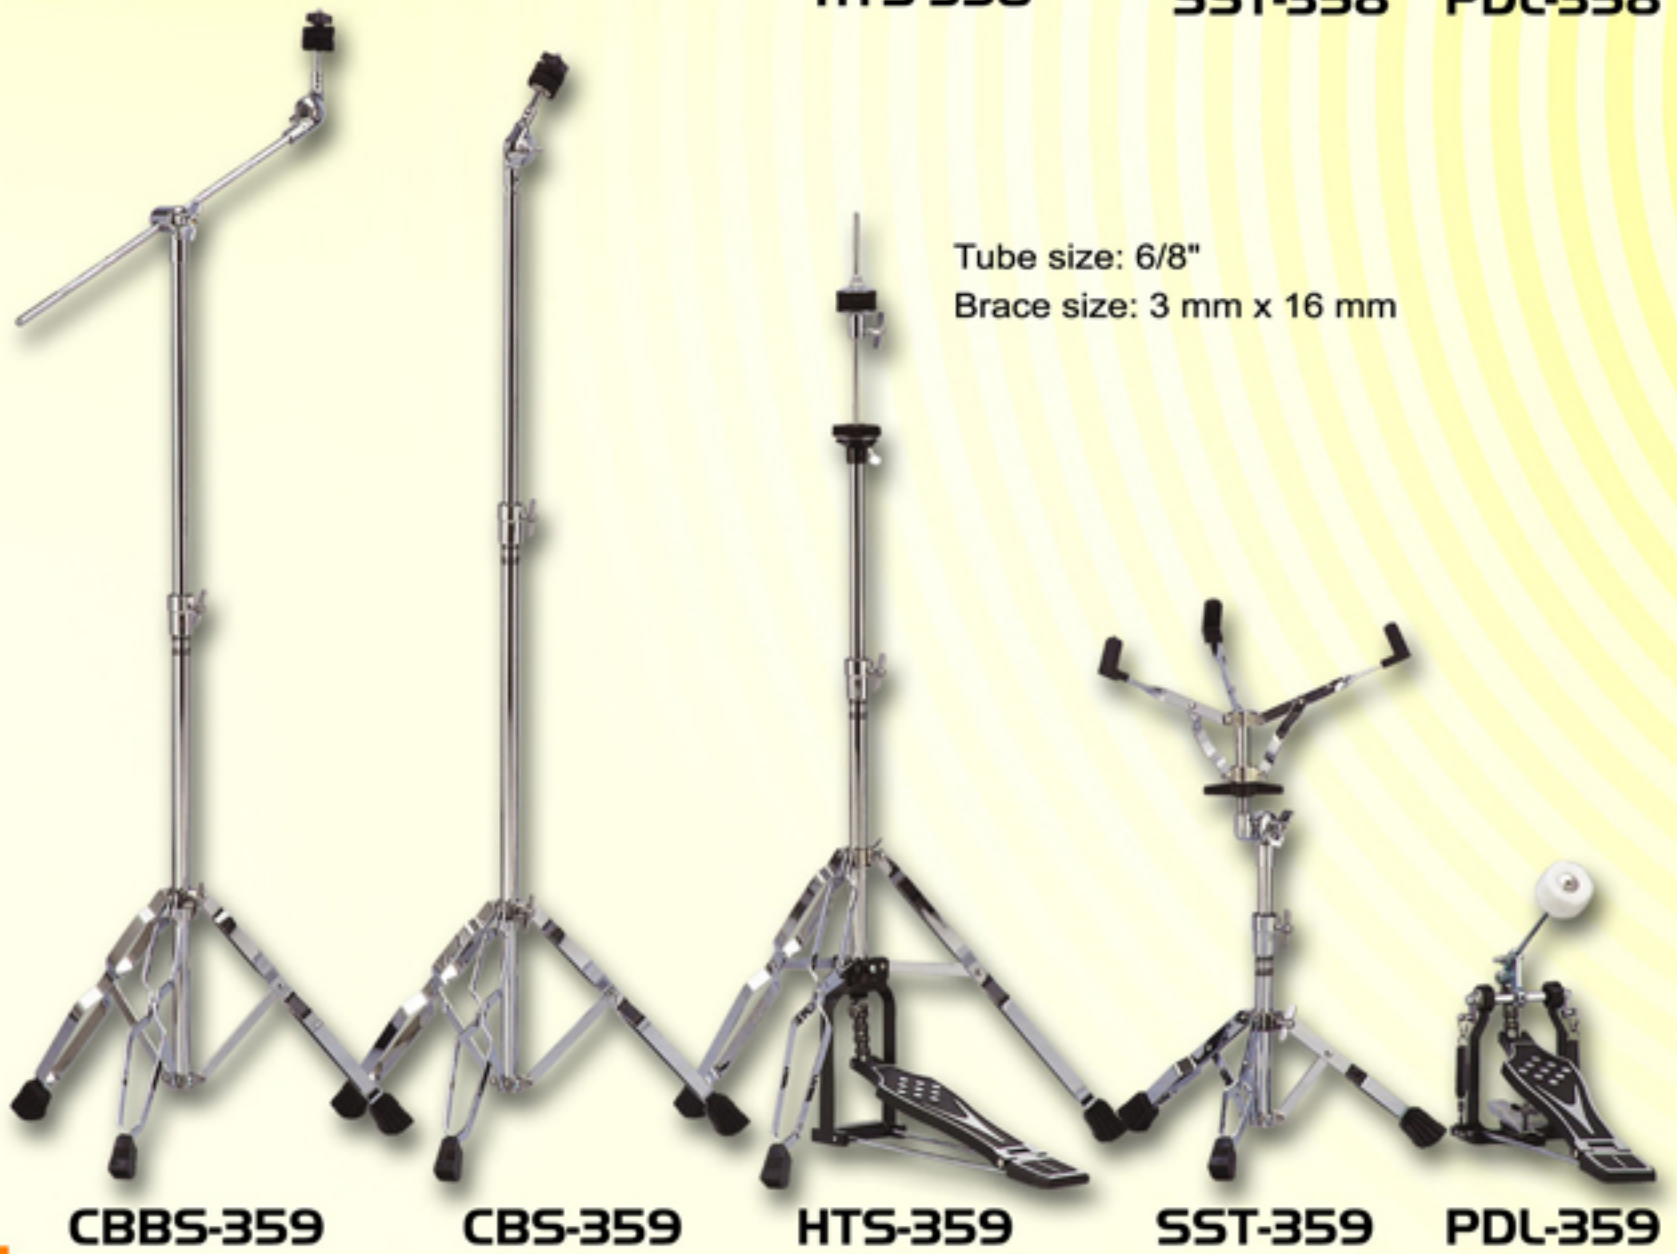

## 5PCS Embossed Covering Drum Outfit

Bass drum: 22" x 14" - 12 lugs

Tom toms: 12" x 9" + 13" x 10" - 10 lugs each

Floor tom: 16" x 16" - 10 lugs

Snare drum: 14" x 5 1/2" - 6 lugs (wooden shell)

CBS-240 Cymbal stand

## 5pcs Drum Outfit With Suspension Rims

Bass drum: 22" x 18" - 16 lugs

Tom toms: 12" x 9" + 13" x 10" - 12 lugs each with suspension rims

Floor tom: 16" x 16" - 12 lugs

Snare drum: 14" x 5 1/2" - 8 lugs (wooden shell)

# Drum Stands

Tube size: 1.1"

Brace size: 4 mm x 16 mm

**CBBS-355**

**CBS-355**

**CTSB-243**

**HTS-355**

**SST-355**

**PDL-355**

Tube size: 1.1"  
Brace size: 4 mm x 16 mm

**CBBS-356 CBS-356 CTSB-243 HTS-356 SST-356 PDL-355**

Tube size: 1"  
Brace size: 3 mm x 16 mm

**CBBS-357 CBS-357 HTS-357 SST-357 PDL-357**