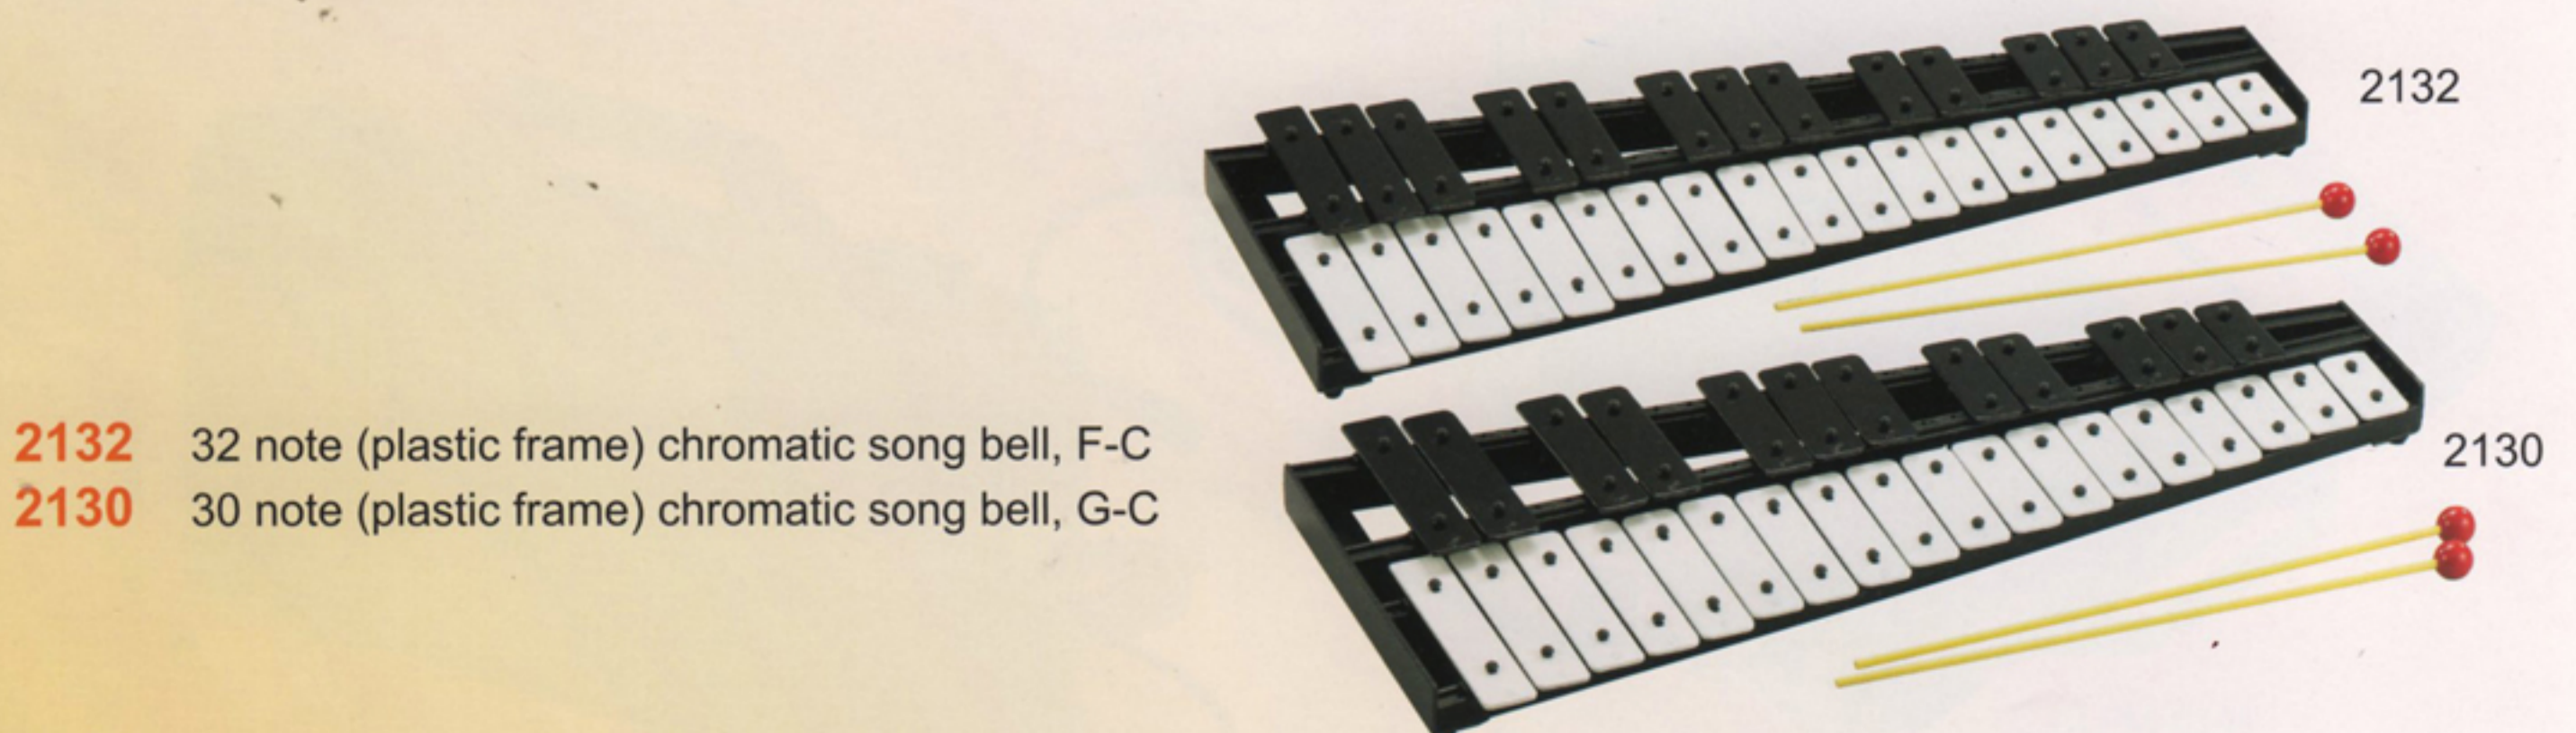

- **2132** 32 note (plastic frame) chromatic song bell, F-C
- **2130** 30 note (plastic frame) chromatic song bell, G-C