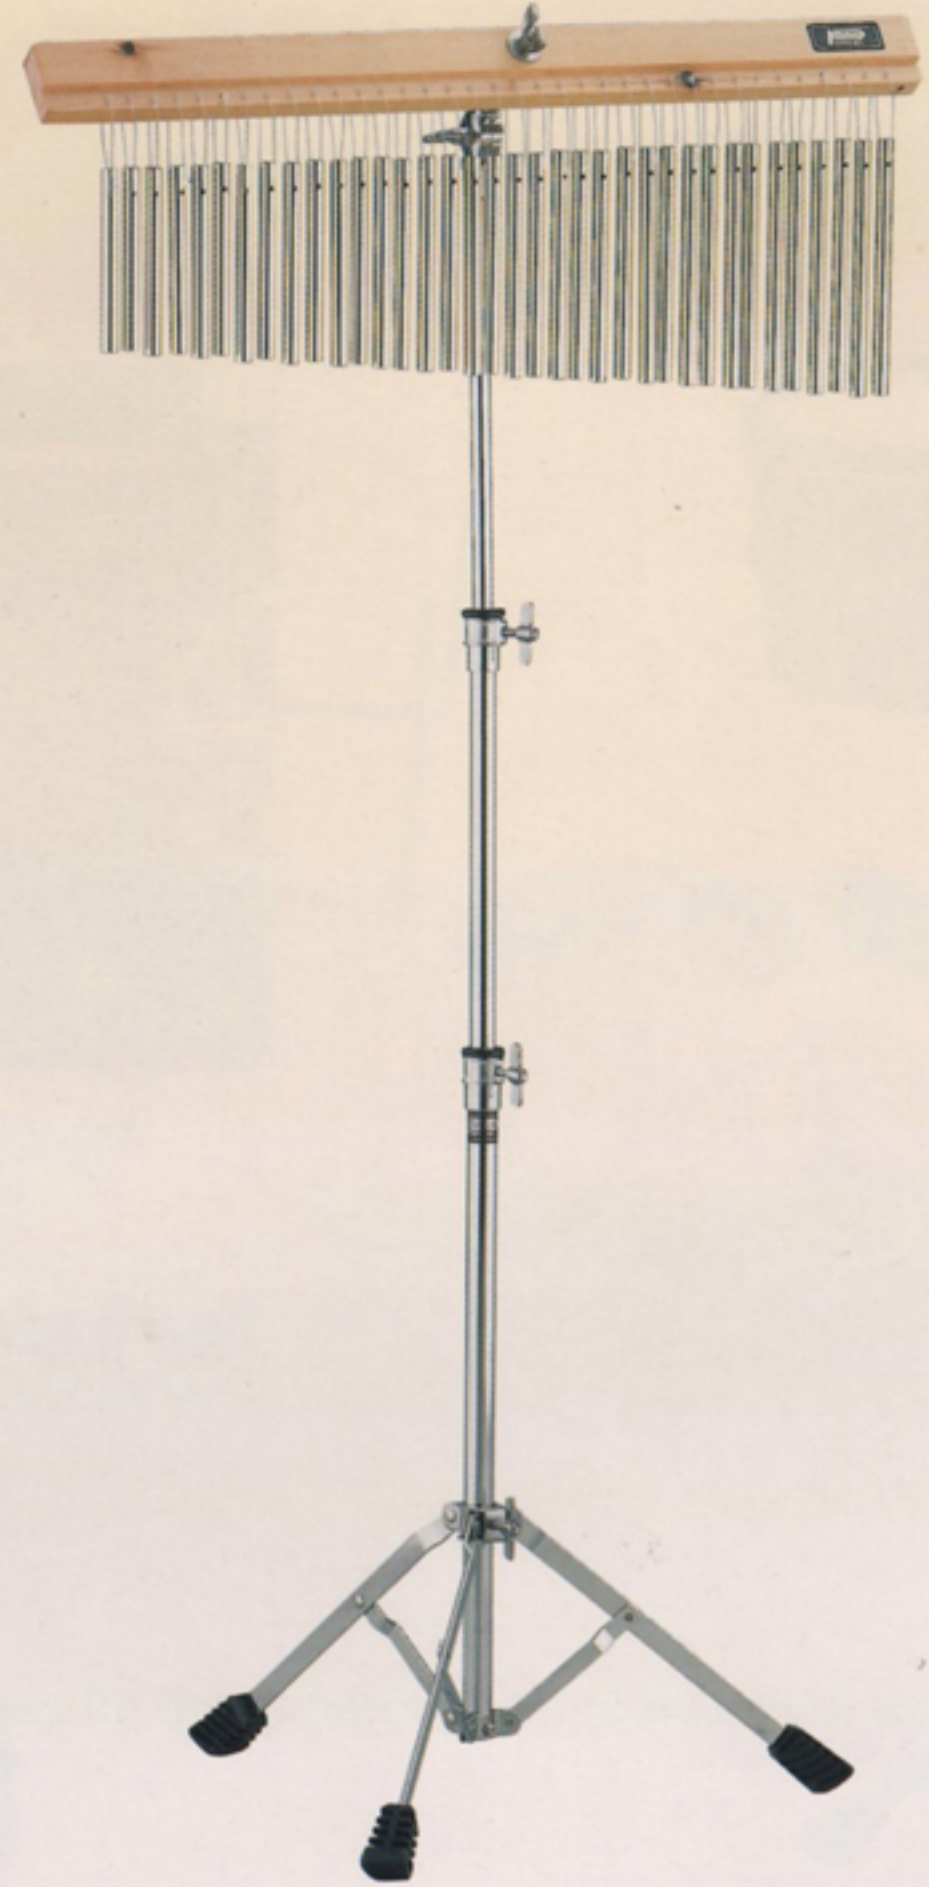

CH-136B
36-bar Chime with CBS-181 stand