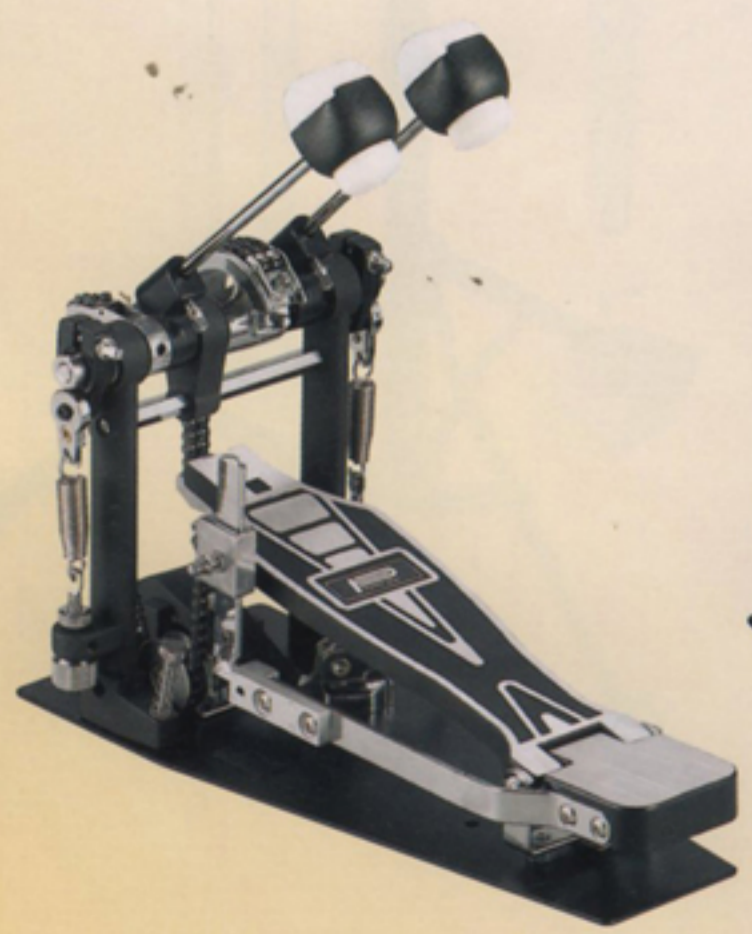

IES PERCUSSION SERIES

CBBS-90
Concert tom stand with cymbal boom arm

CH-136B
36-bar Chime with CBS-181 stand

CH-124S
24-bar Chime with CBS-181 stand

Double function bass drum pedal with 2 beaters

PDL-624

PDL-625