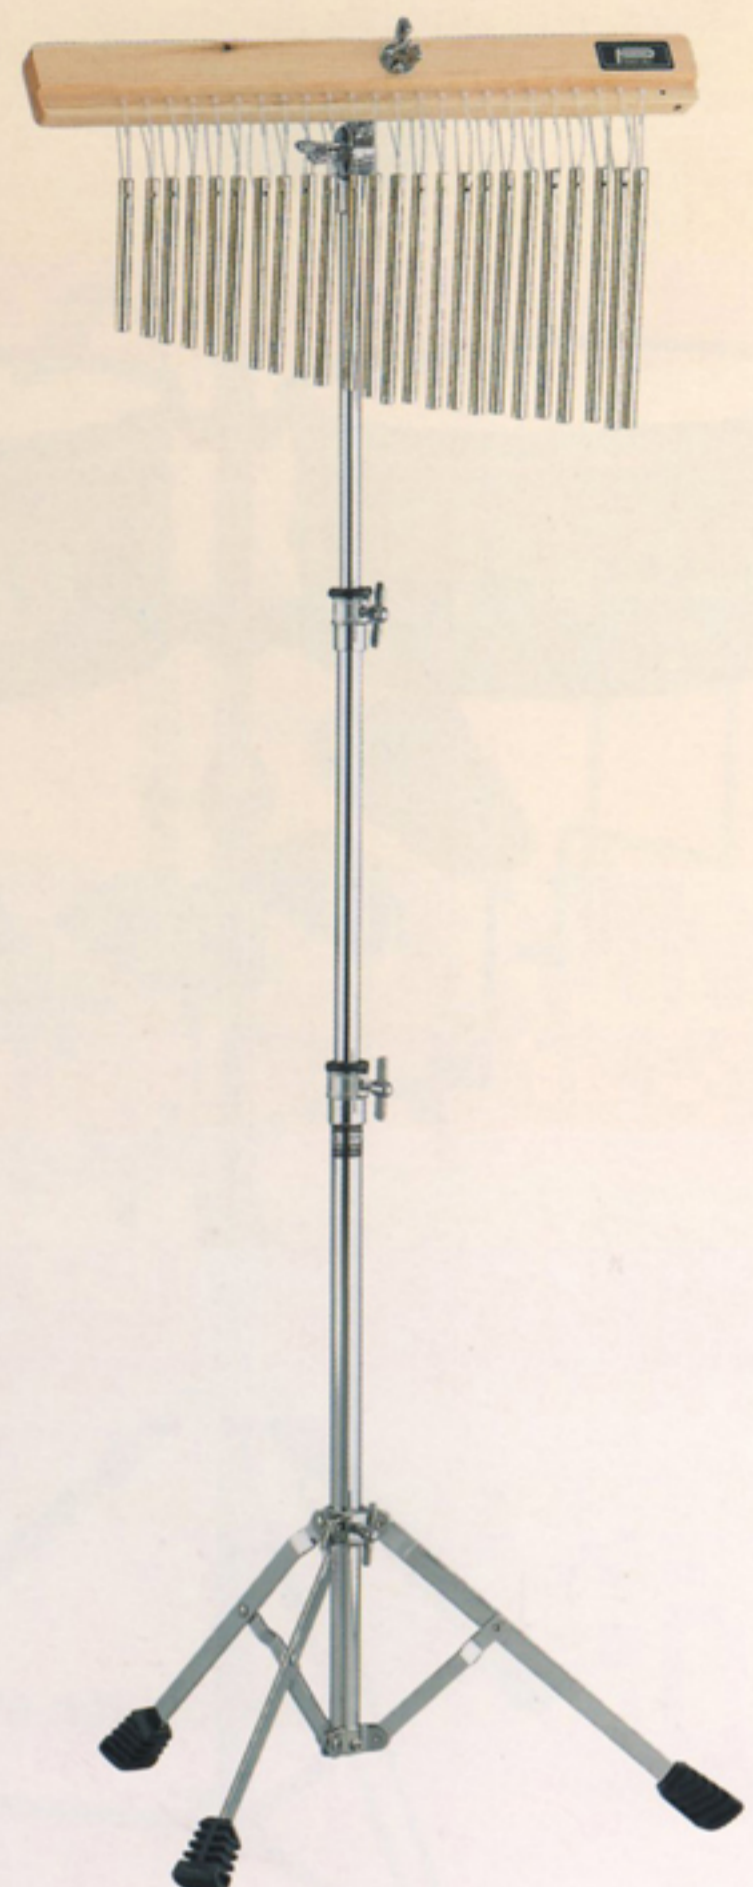

CH-124S
24-bar Chime with CBS-181 stand