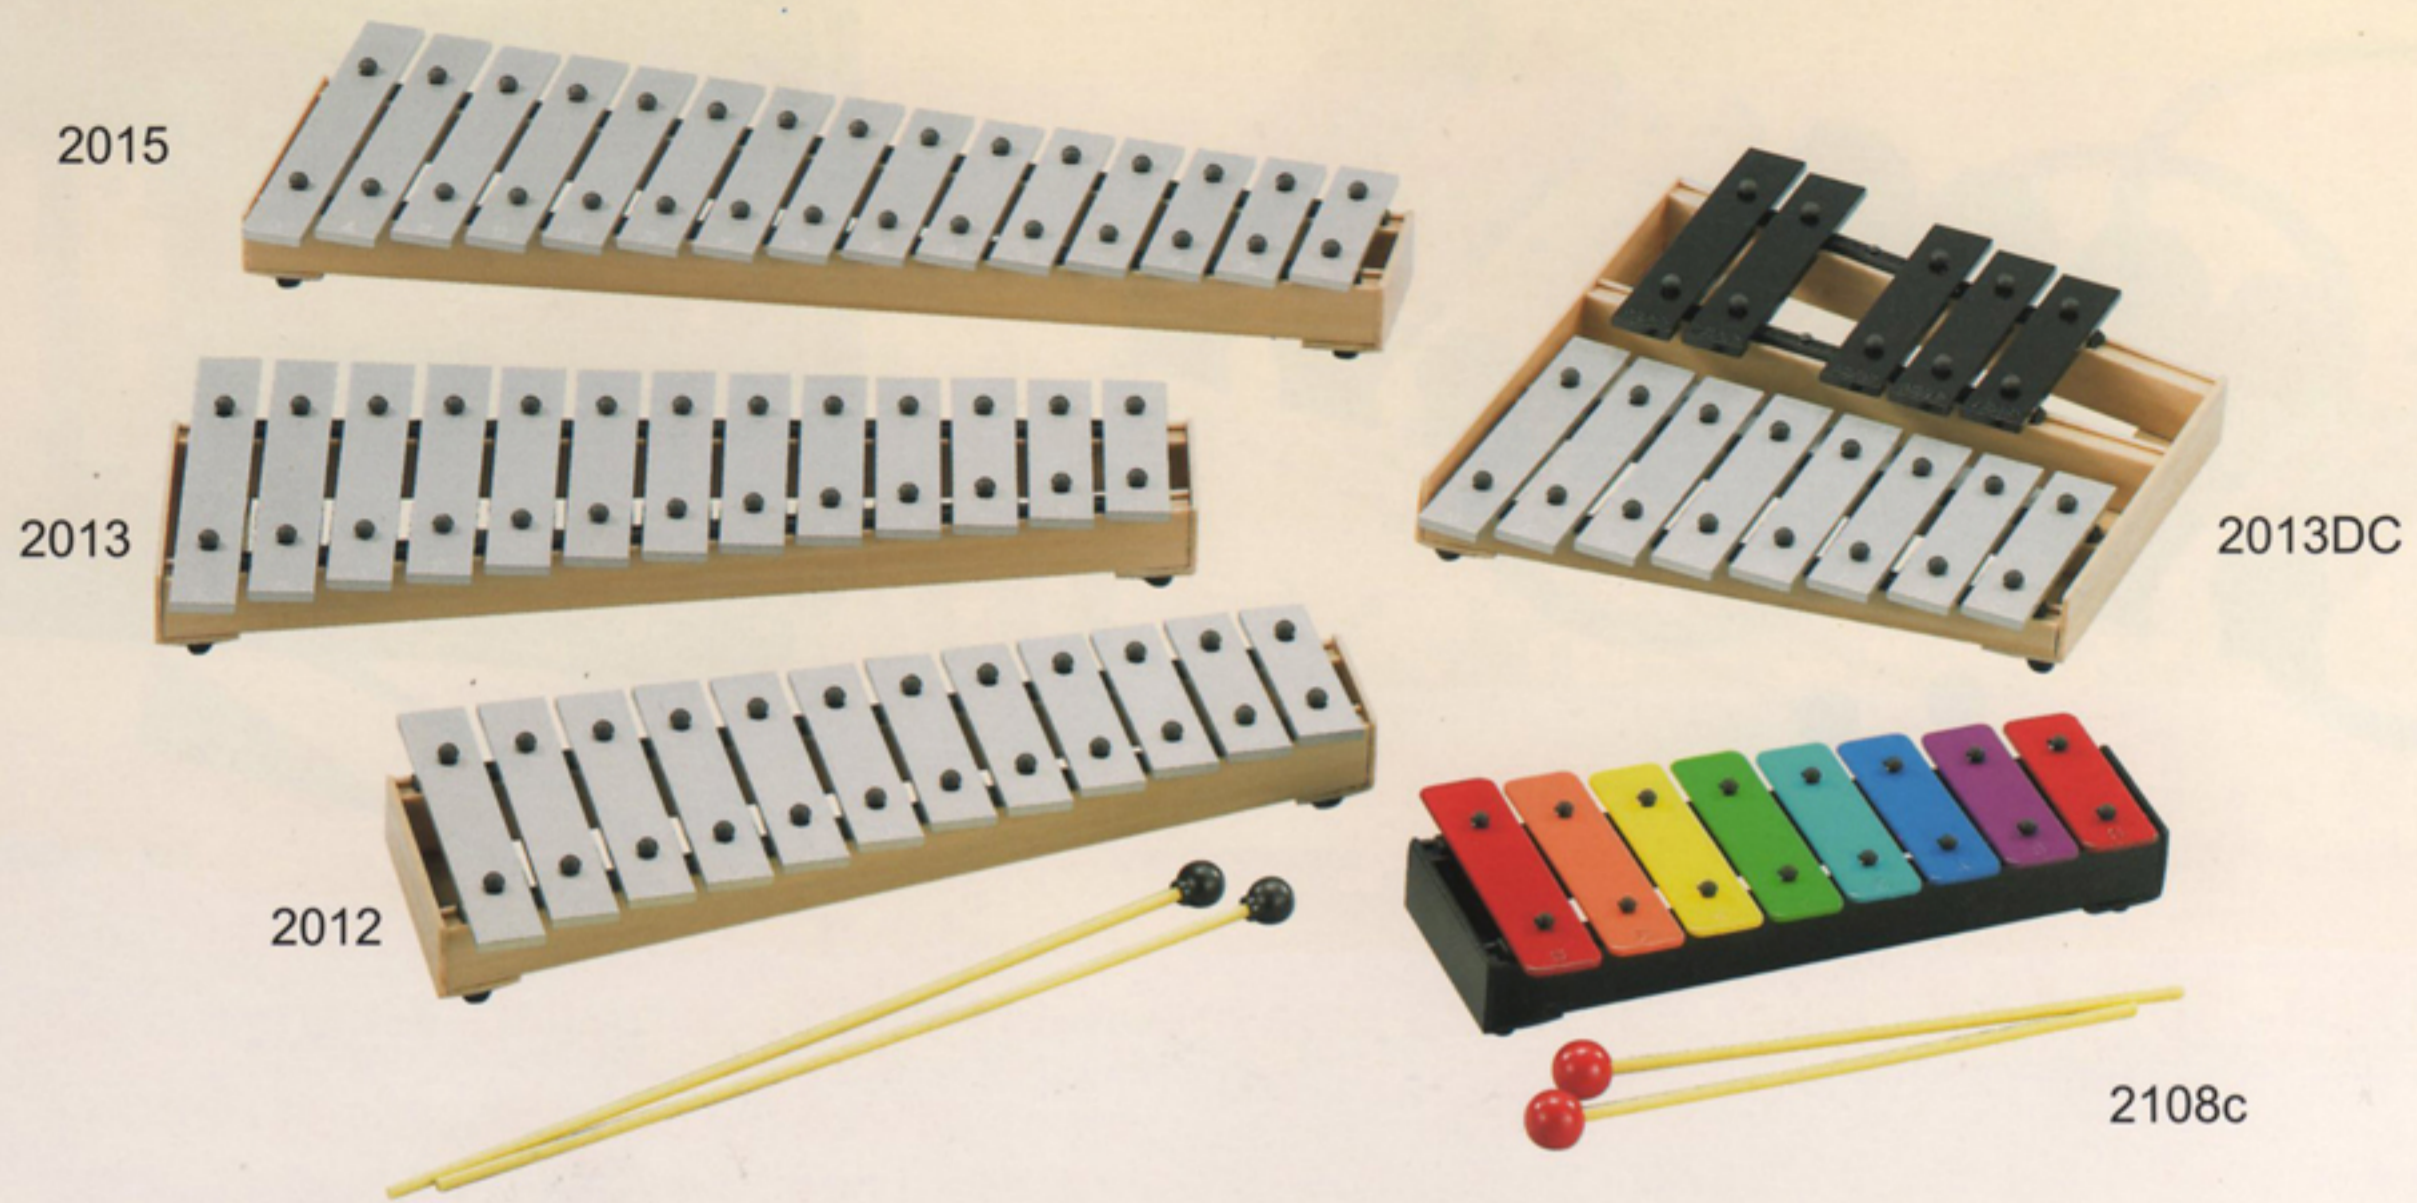

- **2012** 12 note (plastic frame) bell lyra, alum. alloy bar, C-G
- **2013** 13 note (plastic frame) bell lyra, alum. alloy bar, G-E
- **2015** 15 note (plastic frame) bell lyra, alum. alloy bar, G-G
- **2013DC** 13 note (plastic frame) bell lyra, 8 diatonic bars + 5 chromatic bars C-C
- **2108C** 8 note (plastic frame) bell set, color bars, C-C