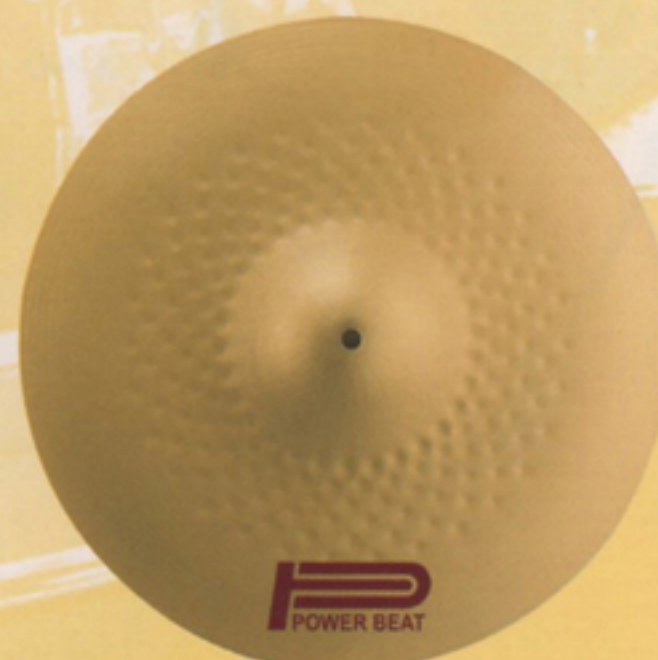

Steel-Alloy Cymbal

Available sizes: 8", 10", 12", 14", 16" & 18"

SCZ-18/9 18" 0.9mm / SCZ-16/9 16" 0.9mm / SCZ-14/9 14" 0.9mm

SCZ-14/9 14" 0.9mm

SCZ-16/9 16" 0.9mm

SCZ-18/9 18" 0.9mm

- 2012** 12 note (plastic frame) bell lyra, alum. alloy bar, C-G
- 2013** 13 note (plastic frame) bell lyra, alum. alloy bar, G-E
- 2015** 15 note (plastic frame) bell lyra, alum. alloy bar, G-G
- 2013DC** 13 note (plastic frame) bell lyra, 8 diatonic bars + 5 chromatic bars C-C
- 2108C** 8 note (plastic frame) bell set, color bars, C-C