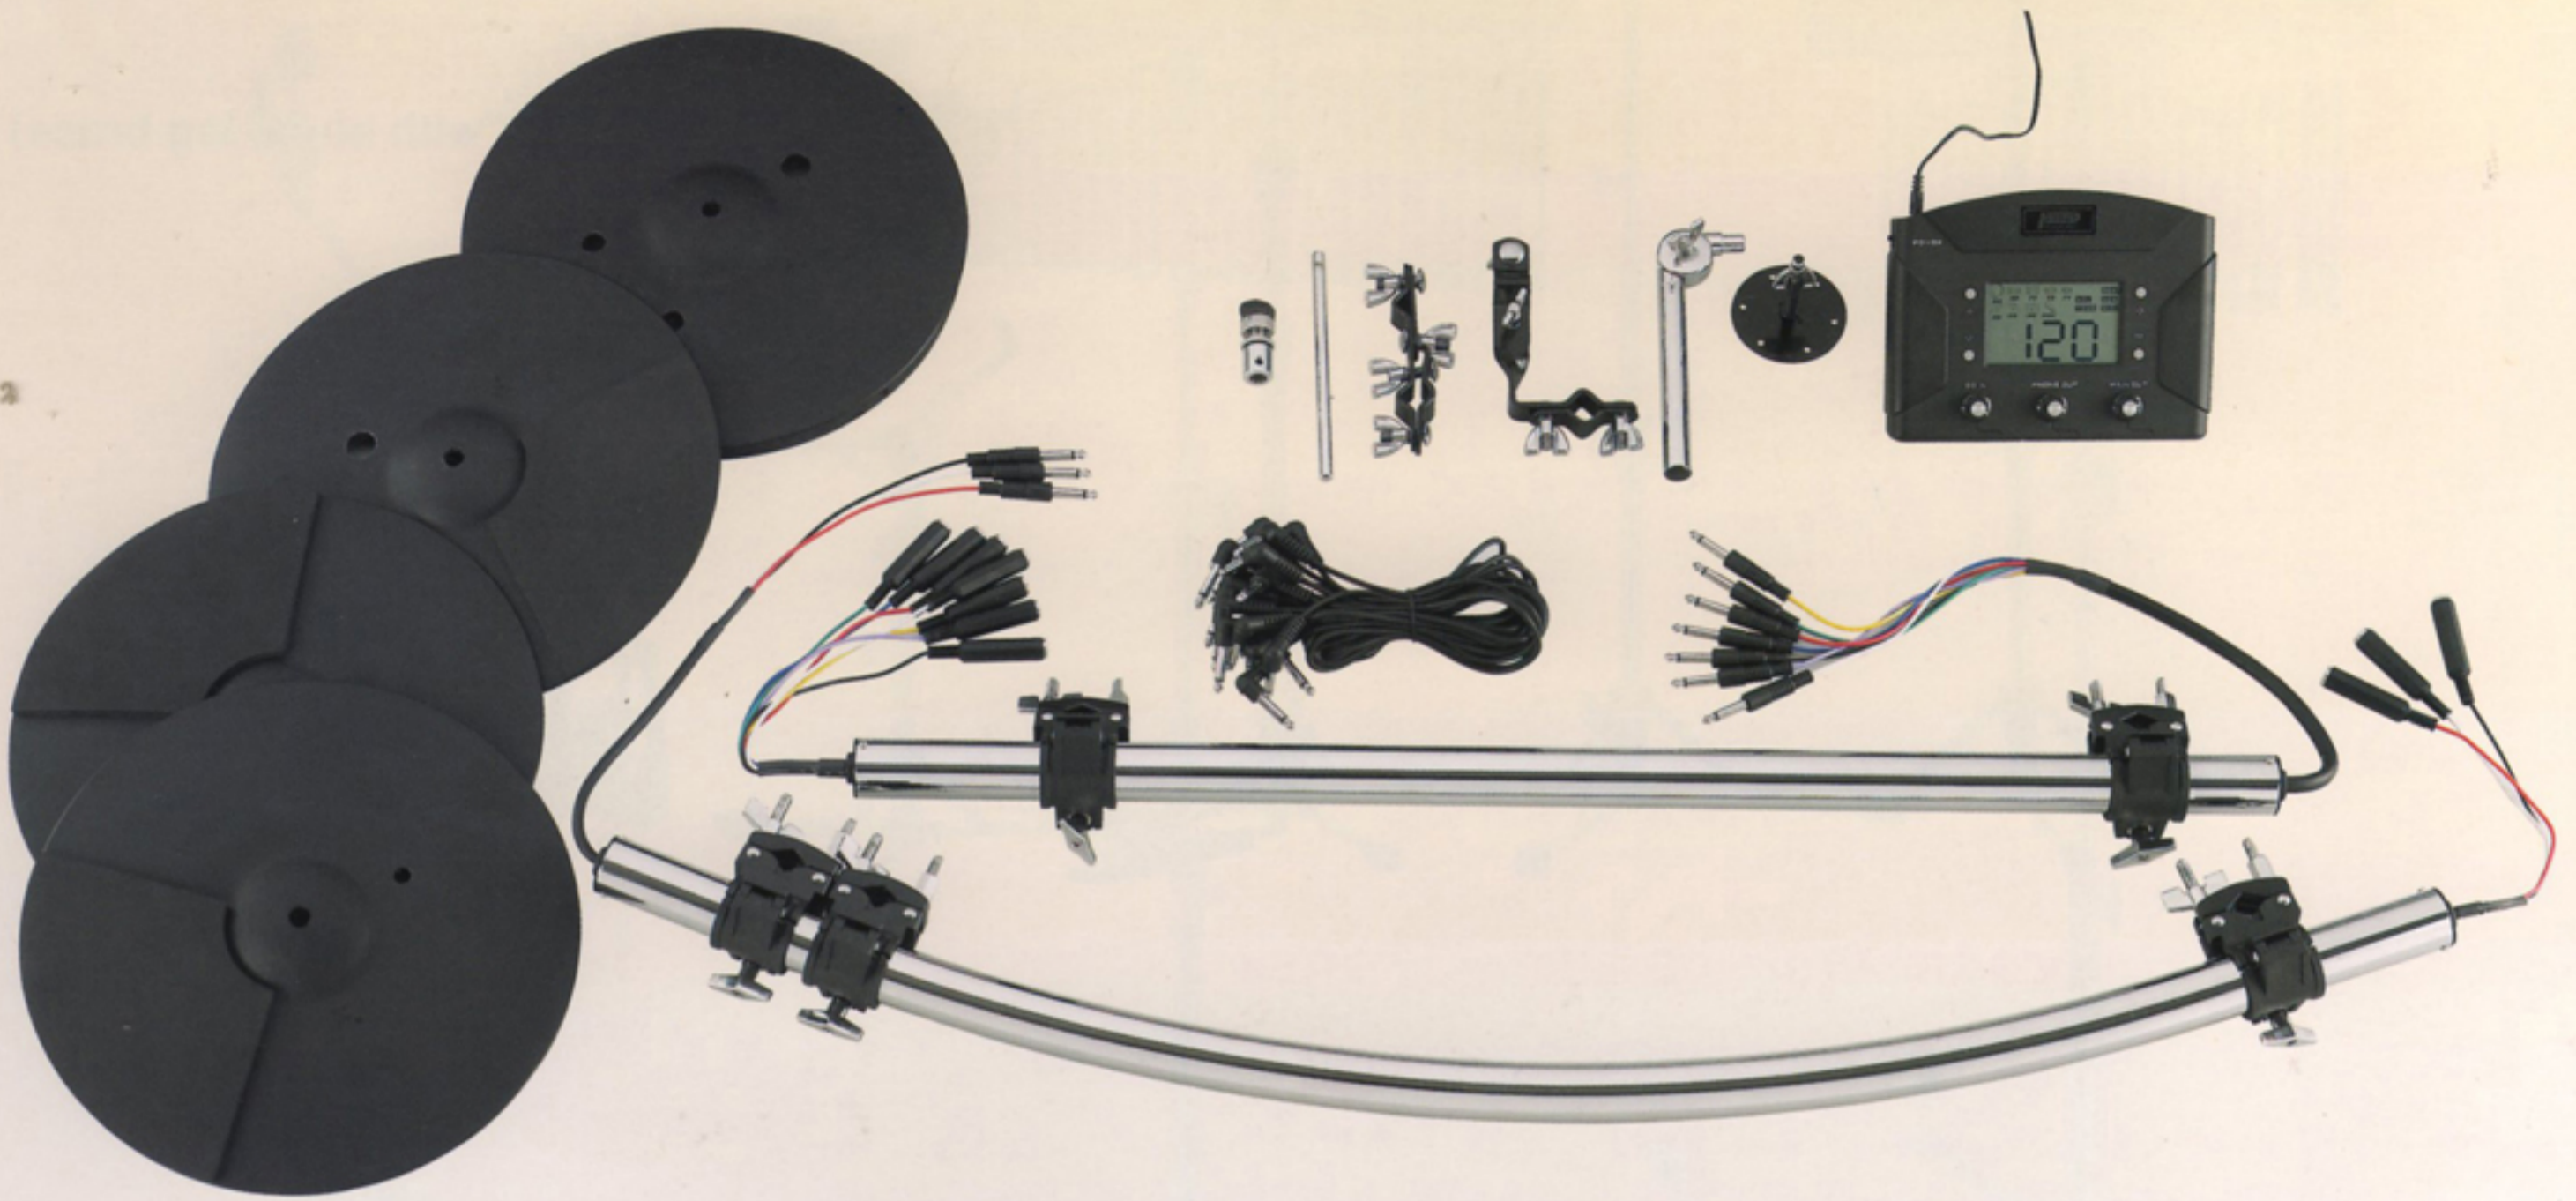

RMF-007

5PCS Electronic Drum Set (multiple function)

Bass drum: 20"x8"x 2" - 12 lugs
Tom tom : 10"x3"x2" - 10 lugs
Tom tom : 12"x3"x2" - 10 lugs
Floor tom: 14"x7"x2" - 10 lugs
Snare drum: 13"x3 1/2"x2" - 12 lugs
Cymbal boom stand: CBBS-211
Cymbal stand: CBS-211
Hi-hat stand: HTS-211
Snare stand: SST-211
Bass drum pedal: PDL-211
Digital control box (LCD screen) x 1pc
ECRB-1/14 14" electronic cymbal x 2pcs
ECRB-1/14H 14" hi-hat electronic cymbal set (up & down = 2pcs)
connecting cables & deluxe headphone

RMF-008

5PCS Electronic Drum Set With Drum Rack (multiple function)

Bass drum: 20"x14"x 2" - 12 lugs
Tom tom : 10"x6"x2" - 10 lugs
Tom tom : 12"x6"x2" - 10 lugs
Floor tom: 14"x10"x2" - 10 lugs
Snare drum: 13"x3 1/2"x2" - 12 lugs
Cymbal boom stand: CBBS-212
Cymbal stand: CBS-212
Hi-hat stand: HTS-212
Snare stand: SST-212
Bass drum pedal: PDL-212
Drum Rack (with all cables concealed inside the rack tubes)
Digital control box (LCD screen) x 1pc
ECRB-1/14 14" electronic cymbal x 2pcs
ECRB-1/14H 14" hi-hat electronic cymbal set (up & down = 2pcs)
connecting cables & deluxe headphone

ECRB-1/SET Digital control box set for Electronic drum:

- 1) Control box x 1pc + headphone x 1pc
- 2) Meshed heads with sensors: 12", 13", 14", 16", 22" x 1 each
- 3) 14" electronic cymbal x 1pc (ECRB-1/14),
electronic hi-hat cymbals x 2pcs (ECRB-1/14H)
- 4) Connecting cables x 9pcs, adaptor x 1pc
- 5) Supporting arm & clamp for control box & hi-hat cymbal
- 6) Drum rack with cables & plugs concealed in the tube x 2pcs