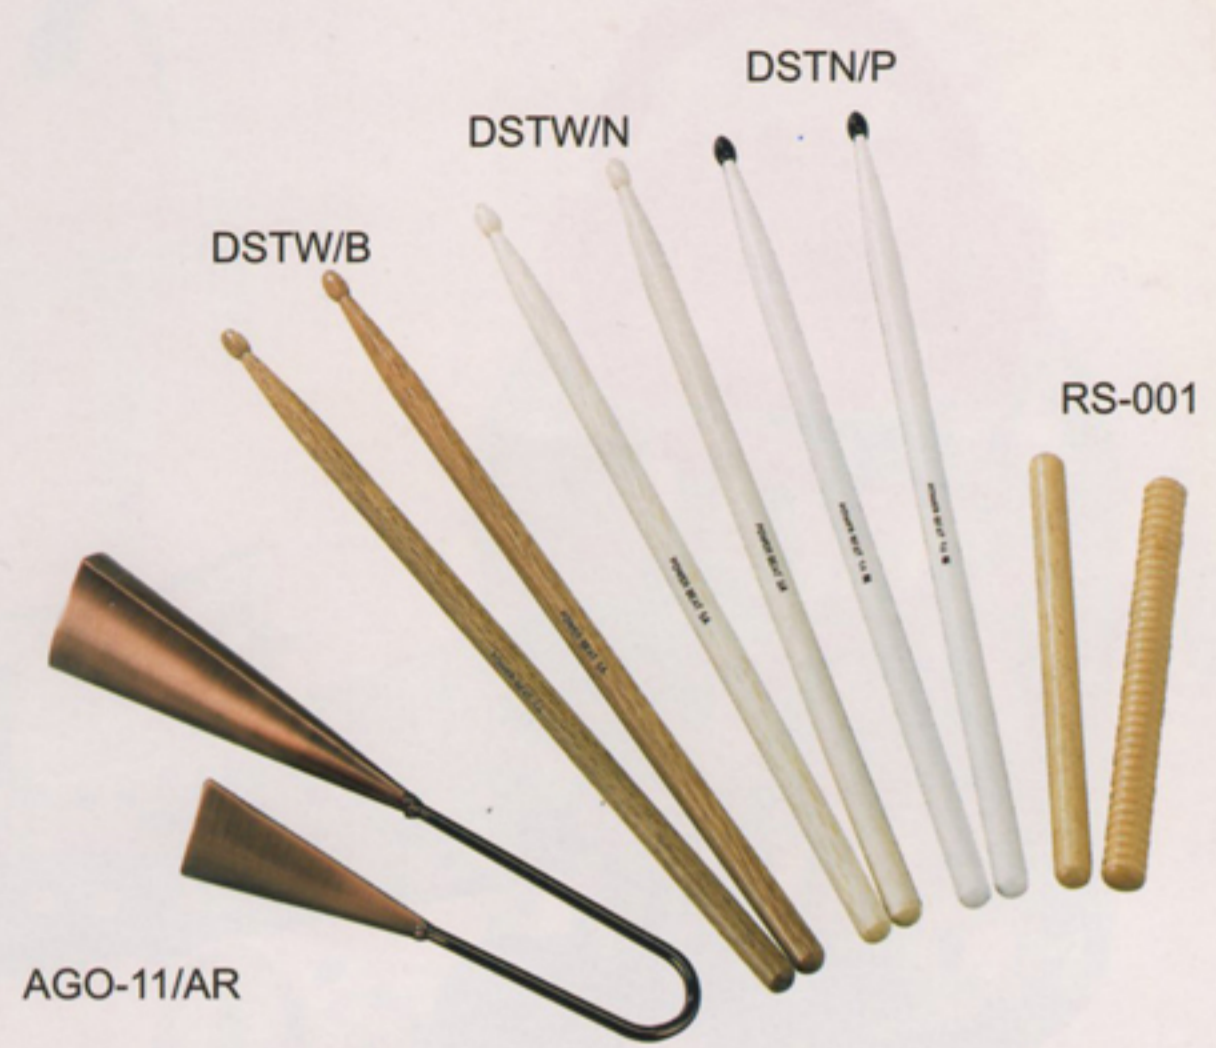

P-29S

P-29S Egg-type Maracas - Shiny chromed finish with back card packing

EM-4S/H Conga maracas (solid color) - head card packing

EM-5S/H Djembes Maracas (solid color) - head card packing

EM-5S/H

EM-4S/H

Bass drum practice pad with 2 hooks

SPT-20B For 20" - 22"

SPT-24B For 24" - 26"

ES PERCUSSION ST

AGO-11/AR

O-RING/R Rubber muffer drum ring set - 10",12",13",14",16" x 1pc each

- AGO-11/AR Agogo bell -red brass color
- DSTW/B Drum sticks (quercus) -wood tip -brown
- DSTW/N Drum sticks (quercus) -wood tip -natural
- DSTN/P Drum sticks (quercus) -nylon tip -pearl white
- RS-001 Rhythm stick