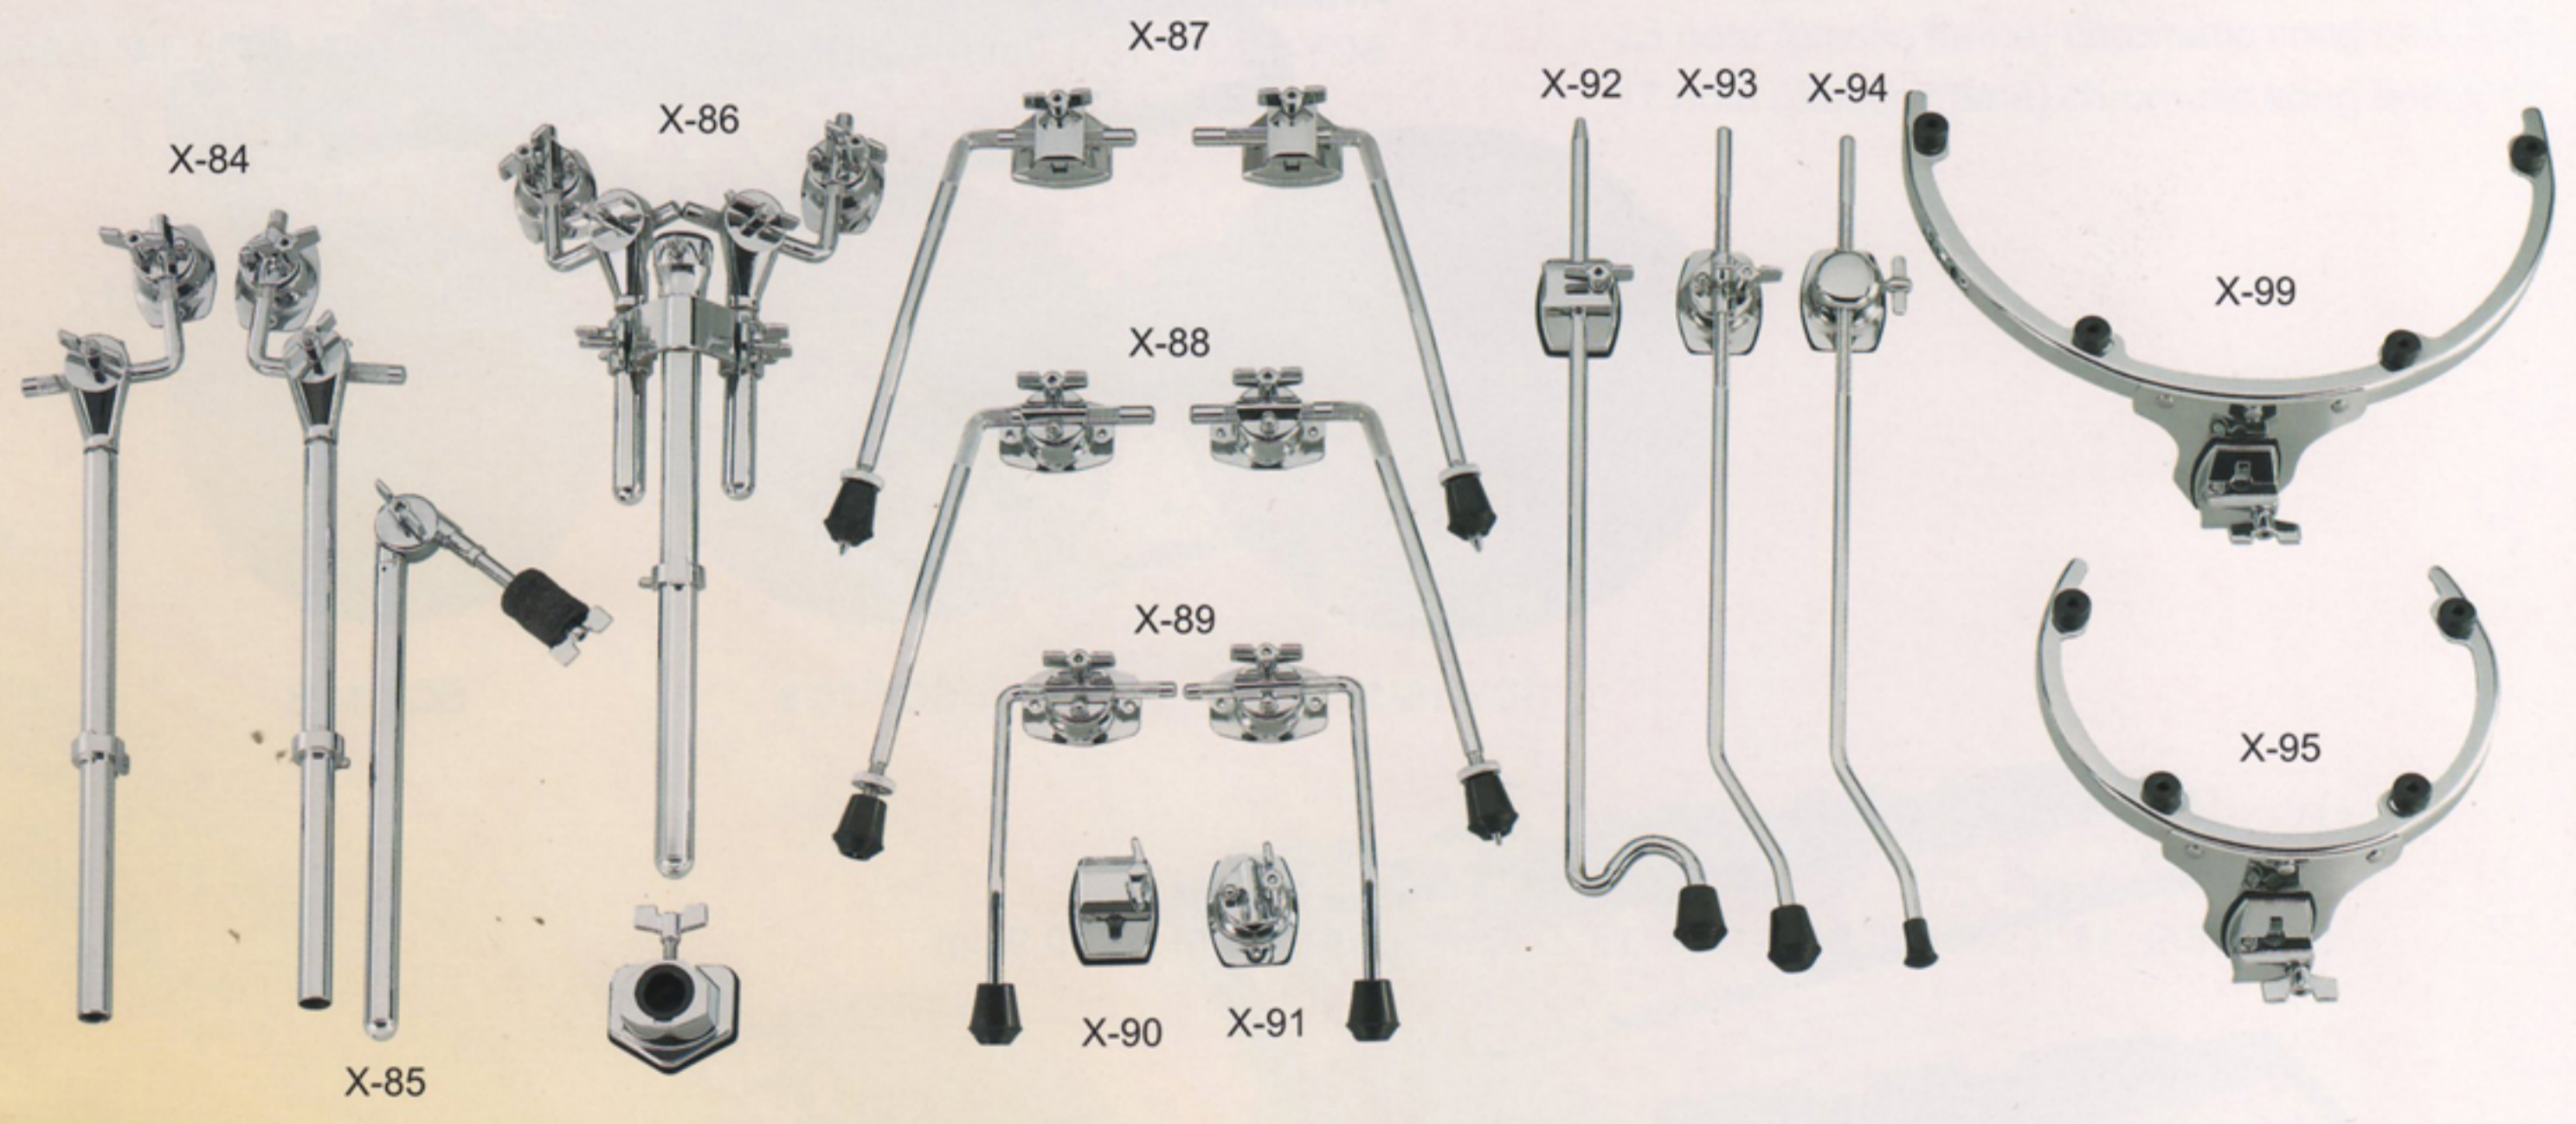

HRD-07

Marching hardness for small percussion (cowbells & cymbals) are not included