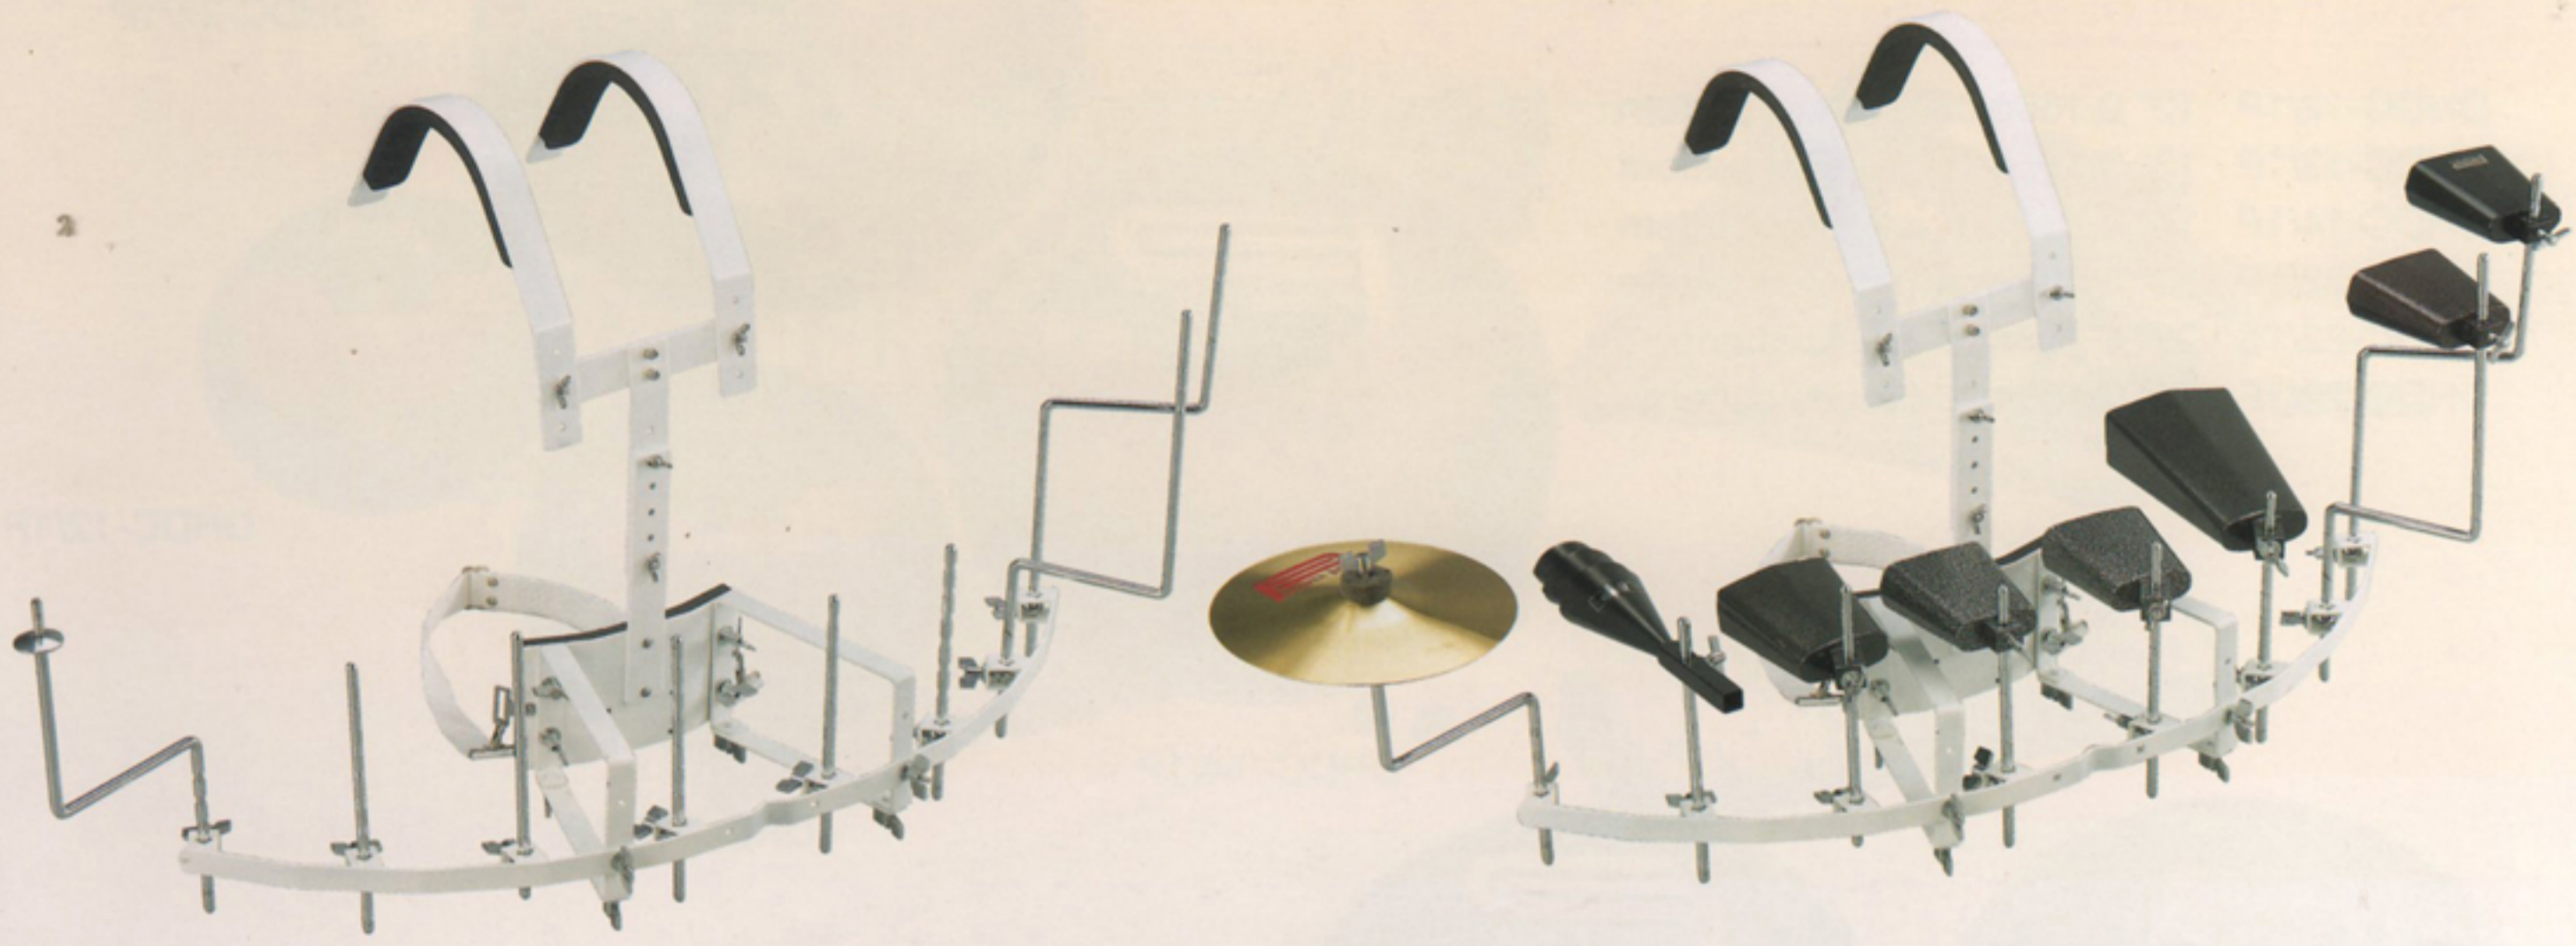

HRD-07

Marching hardness for small percussion (cowbells & cymbals) are not included

Drum Parts