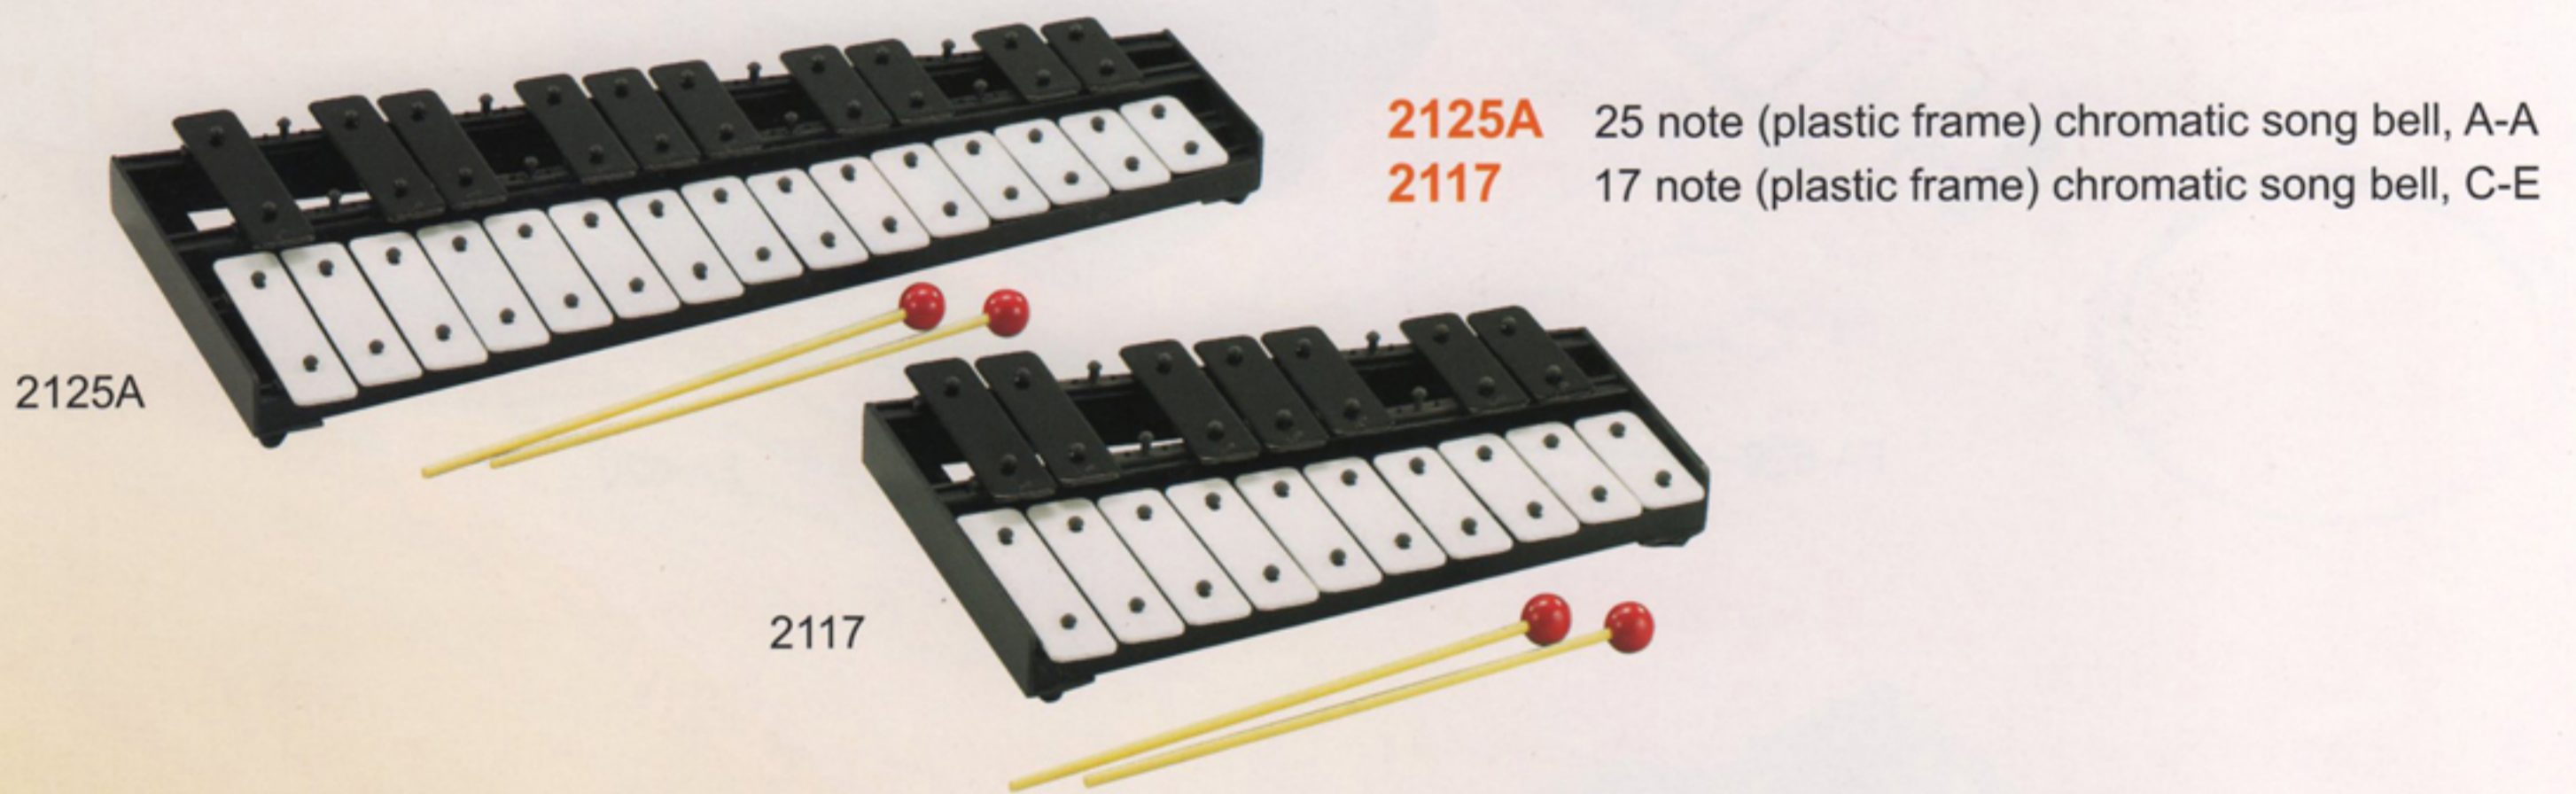

Steel-Alloy Cymbal

Available sizes: 8", 10", 12", 14", 16" & 18"

SCZ-18/9 18" 0.9mm / SCZ-16/9 16" 0.9mm / SCZ-14/9 14" 0.9mm

SCZ-14/9 14" 0.9mm

SCZ-16/9 16" 0.9mm

SCZ-18/9 18" 0.9mm

- 2012** 12 note (plastic frame) bell lyra, alum. alloy bar, C-G
- 2013** 13 note (plastic frame) bell lyra, alum. alloy bar, G-E
- 2015** 15 note (plastic frame) bell lyra, alum. alloy bar, G-G
- 2013DC** 13 note (plastic frame) bell lyra, 8 diatonic bars + 5 chromatic bars C-C
- 2108C** 8 note (plastic frame) bell set, color bars, C-C